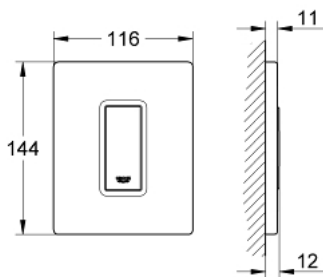

38 784 000 SKATE COSMOPOLITAN ACTUATION PLATE

PRODUCT DESCRIPTION

- Tyc: Chrome
- manual activation for urinal
- set for final installation
- for Rapido U or Rapido UMB
- 116 x 144 mm
- mechanical functional cartridge
- flow pressure min 0.5 bar
- operating pressure max 6 bar
- 1.0 - 6.0 l adjustable
- low noise (group II according to German noise specification)
- GROHE LongLife finish

38 784 000 SKATE COSMOPOLITAN ACTUATION PLATE

SPARE PARTS

- 1: Top plate with push button (Spare part-nr. 42377000)
- 2: Screw (Spare part-nr. 6636200M)
- 3: Mounting frame (Spare part-nr. 66845000)
- 4: Cartridge (Spare part-nr. 42354000)
- 4.1: Seal kit (Spare part-nr. 4271500M)
- 4.2: Rings (Spare part-nr. 4282000M)