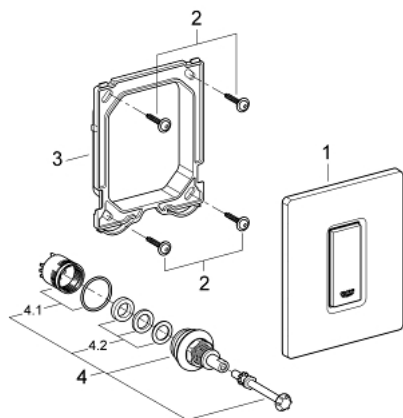

38 784 000 SKATE COSMOPOLITAN ACTUATION PLATE

PRODUCT DESCRIPTION

- Tyc: Chrome
- manual activation for urinal
- set for final installation
- for Rapido U or Rapido UMB
- 116 x 144 mm
- mechanical functional cartridge
- flow pressure min 0.5 bar
- operating pressure max 6 bar
- 1.0 - 6.0 l adjustable
- low noise (group II according to German noise specification)
- GROHE LongLife finish

38 784 000 SKATE COSMOPOLITAN ACTUATION PLATE

SPARE PARTS

- 1: Top plate with push button (Spare part-nr. 42377000)
- 2: Screw (Spare part-nr. 6636200M)
- 3: Mounting frame (Spare part-nr. 66845000)
- 4: Cartridge (Spare part-nr. 42354000)
- 4.1: Seal kit (Spare part-nr. 4271500M)
- 4.2: Rings (Spare part-nr. 4282000M)