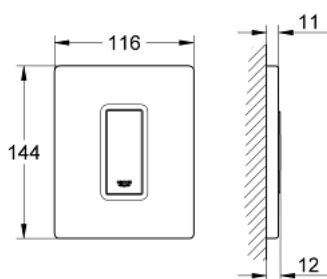

## 38 784 P00 SKATE COSMOPOLITAN ACTUATION PLATE

### PRODUCT DESCRIPTION

- Colour: matt chrome
- manual activation for urinal
- set for final installation
- for Rapido U or Rapido UMB
- 116 x 144 mm
- mechanical functional cartridge
- flow pressure min 0.5 bar
- operating pressure max 6 bar
- 1.0 - 6.0 l adjustable
- low noise (group II according to German noise specification)
- GROHE LongLife finish

### SPARE PARTS

- 1: Top plate with push button (Spare part-nr. 42377P00)
- 2: Screw (Spare part-nr. 6636200M)
- 3: Frame (Spare part-nr. 66845000)
- 4: Cartridge (Spare part-nr. 42354000)
- 4.1: Seal kit (Spare part-nr. 4271500M)
- 4.2: Rings (Spare part-nr. 4282000M)