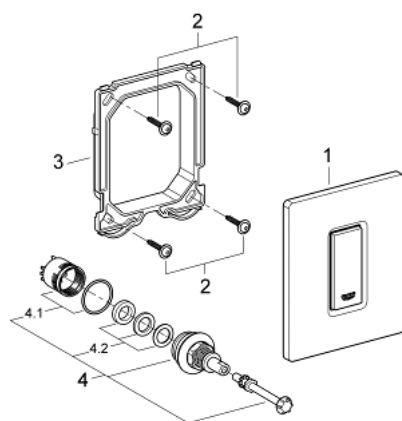

## 38 784 P00 SKATE COSMOPOLITAN ACTUATION PLATE

### PRODUCT DESCRIPTION

- Colour: matt chrome
- manual activation for urinal
- set for final installation
- for Rapido U or Rapido UMB
- 116 x 144 mm
- mechanical functional cartridge
- flow pressure min 0.5 bar
- operating pressure max 6 bar
- 1.0 - 6.0 l adjustable
- low noise (group II according to German noise specification)
- GROHE LongLife finish

### SPARE PARTS

- 1: Top plate with push button (Spare part-nr. 42377P00)
- 2: Screw (Spare part-nr. 6636200M)
- 3: Frame (Spare part-nr. 66845000)
- 4: Cartridge (Spare part-nr. 42354000)
- 4.1: Seal kit (Spare part-nr. 4271500M)
- 4.2: Rings (Spare part-nr. 4282000M)