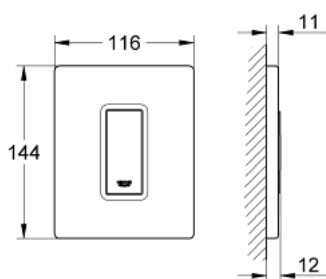

38 784 P00 SKATE COSMOPOLITAN ACTUATION PLATE

PRODUCT DESCRIPTION

- Tyc: matt chrome
- manual activation for urinal
- set for final installation
- for Rapido U or Rapido UMB
- 116 x 144 mm
- mechanical functional cartridge
- flow pressure min 0.5 bar
- operating pressure max 6 bar
- 1.0 - 6.0 l adjustable
- low noise (group II according to German noise specification)
- GROHE LongLife finish

38 784 P00 SKATE COSMOPOLITAN ACTUATION PLATE

SPARE PARTS

- 1: Top plate with push button (Spare part-nr. 42377P00)
- 2: Screw (Spare part-nr. 6636200M)
- 3: Mounting frame (Spare part-nr. 66845000)
- 4: Cartridge (Spare part-nr. 42354000)
- 4.1: Seal kit (Spare part-nr. 4271500M)
- 4.2: Rings (Spare part-nr. 4282000M)