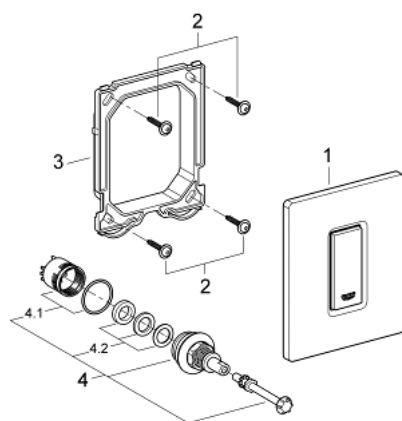

38 784 P00 SKATE COSMOPOLITAN ACTUATION PLATE

PRODUCT DESCRIPTION

- Tyc: matt chrome
- manual activation for urinal
- set for final installation
- for Rapido U or Rapido UMB
- 116 x 144 mm
- mechanical functional cartridge
- flow pressure min 0.5 bar
- operating pressure max 6 bar
- 1.0 - 6.0 l adjustable
- low noise (group II according to German noise specification)
- GROHE LongLife finish

38 784 P00 SKATE COSMOPOLITAN ACTUATION PLATE

SPARE PARTS

- 1: Top plate with push button (Spare part-nr. 42377P00)
- 2: Screw (Spare part-nr. 6636200M)
- 3: Mounting frame (Spare part-nr. 66845000)
- 4: Cartridge (Spare part-nr. 42354000)
- 4.1: Seal kit (Spare part-nr. 4271500M)
- 4.2: Rings (Spare part-nr. 4282000M)