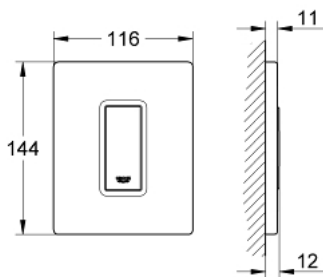

38 784 SD0 SKATE COSMOPOLITAN FLUSH PLATE, STAINLESS STEEL

PRODUCT DESCRIPTION

- Colour: stainless steel
- manual activation for urinal
- set for final installation
- for Rapido U or Rapido UMB
- 116 x 144 mm
- mechanical functional cartridge
- flow pressure min 0.5 bar
- operating pressure max 6 bar
- 1.0 - 6.0 l adjustable
- low noise (group II according to German noise specification)
- plastic fixing frame
- hidden fixing screws

38 784 SD0 SKATE COSMOPOLITAN FLUSH PLATE, STAINLESS STEEL

SPARE PARTS

- 1: Top plate with push button (Spare part-nr. 42377SD0)
- 2: Screw (Spare part-nr. 6636200M)
- 3: Frame (Spare part-nr. 66845000)
- 4: Cartridge (Spare part-nr. 42354000)
- 4.1: Seal kit (Spare part-nr. 4271500M)
- 4.2: Rings (Spare part-nr. 4282000M)