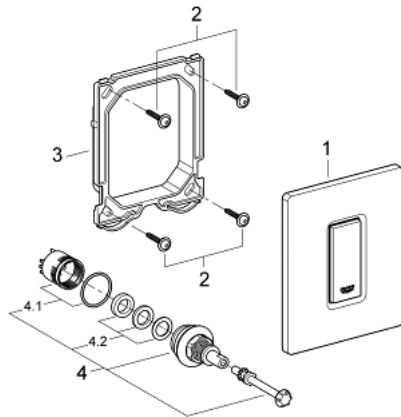

38 784 SD0 SKATE COSMOPOLITAN FLUSH PLATE, STAINLESS STEEL

PRODUCT DESCRIPTION

- Colour: stainless steel
- manual activation for urinal
- set for final installation
- for Rapido U or Rapido UMB
- 116 x 144 mm
- mechanical functional cartridge
- flow pressure min 0.5 bar
- operating pressure max 6 bar
- 1.0 - 6.0 l adjustable
- low noise (group II according to German noise specification)
- plastic fixing frame
- hidden fixing screws

38 784 SD0 SKATE COSMOPOLITAN FLUSH PLATE, STAINLESS STEEL

SPARE PARTS

- 1: Top plate with push button (Spare part-nr. 42377SD0)
- 2: Screw (Spare part-nr. 6636200M)
- 3: Frame (Spare part-nr. 66845000)
- 4: Cartridge (Spare part-nr. 42354000)
- 4.1: Seal kit (Spare part-nr. 4271500M)
- 4.2: Rings (Spare part-nr. 4282000M)