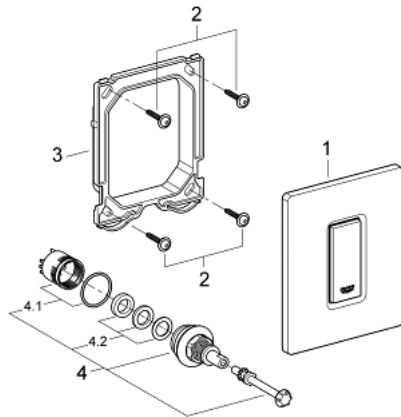

38 784 SH0 SKATE COSMOPOLITAN ACTUATION PLATE

PRODUCT DESCRIPTION

- Colour: alpine white
- manual activation for urinal
- set for final installation
- for Rapido U or Rapido UMB
- 116 x 144 mm
- mechanical functional cartridge
- flow pressure min 0.5 bar
- operating pressure max 6 bar
- 1.0 - 6.0 l adjustable
- low noise (group II according to German noise specification)

38 784 SH0 SKATE COSMOPOLITAN ACTUATION PLATE

SPARE PARTS

- 1: Top plate with push button (Spare part-nr. 42377SH0)
- 2: Screw (Spare part-nr. 6636200M)
- 3: Frame (Spare part-nr. 66845000)
- 4: Cartridge (Spare part-nr. 42354000)
- 4.1: Seal kit (Spare part-nr. 4271500M)
- 4.2: Rings (Spare part-nr. 4282000M)