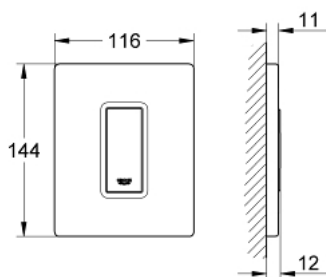

38 784 SH0 SKATE COSMOPOLITAN ACTUATION PLATE

PRODUCT DESCRIPTION

- Colour: alpine white
- manual activation for urinal
- set for final installation
- for Rapido U or Rapido UMB
- 116 x 144 mm
- mechanical functional cartridge
- flow pressure min 0.5 bar
- operating pressure max 6 bar
- 1.0 - 6.0 l adjustable
- low noise (group II according to German noise specification)

38 784 SH0 SKATE COSMOPOLITAN ACTUATION PLATE

SPARE PARTS

- 1: Top plate with push button (Spare part-nr. 42377SH0)
- 2: Screw (Spare part-nr. 6636200M)
- 3: Frame (Spare part-nr. 66845000)
- 4: Cartridge (Spare part-nr. 42354000)
- 4.1: Seal kit (Spare part-nr. 4271500M)
- 4.2: Rings (Spare part-nr. 4282000M)