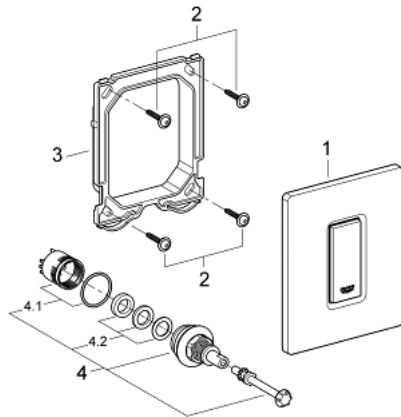

38 784 SH0 SKATE COSMOPOLITAN ACTUATION PLATE

PRODUCT DESCRIPTION

- Tyc: alpine white
- manual activation for urinal
- set for final installation
- for Rapido U or Rapido UMB
- 116 x 144 mm
- mechanical functional cartridge
- flow pressure min 0.5 bar
- operating pressure max 6 bar
- 1.0 - 6.0 l adjustable
- low noise (group II according to German noise specification)

38 784 SH0 SKATE COSMOPOLITAN ACTUATION PLATE

SPARE PARTS

- 1: Top plate with push button (Spare part-nr. 42377SH0)
- 2: Screw (Spare part-nr. 6636200M)
- 3: Mounting frame (Spare part-nr. 66845000)
- 4: Cartridge (Spare part-nr. 42354000)
- 4.1: Seal kit (Spare part-nr. 4271500M)
- 4.2: Rings (Spare part-nr. 4282000M)