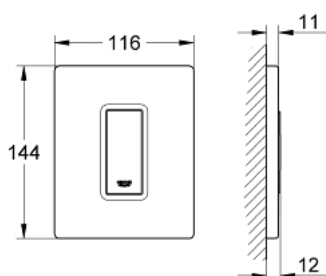

38 784 SH0 SKATE COSMOPOLITAN ACTUATION PLATE

PRODUCT DESCRIPTION

- Tyc: alpine white
- manual activation for urinal
- set for final installation
- for Rapido U or Rapido UMB
- 116 x 144 mm
- mechanical functional cartridge
- flow pressure min 0.5 bar
- operating pressure max 6 bar
- 1.0 - 6.0 l adjustable
- low noise (group II according to German noise specification)

38 784 SH0 SKATE COSMOPOLITAN ACTUATION PLATE

SPARE PARTS

- 1: Top plate with push button (Spare part-nr. 42377SH0)
- 2: Screw (Spare part-nr. 6636200M)
- 3: Mounting frame (Spare part-nr. 66845000)
- 4: Cartridge (Spare part-nr. 42354000)
- 4.1: Seal kit (Spare part-nr. 4271500M)
- 4.2: Rings (Spare part-nr. 4282000M)