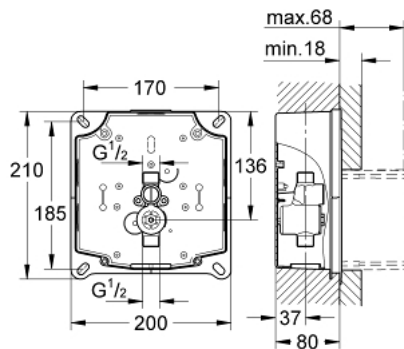

38 787 000 **GROHE RAPIDO UMB**

PRODUCT DESCRIPTION

- roughing-in set for urinal
- for manual actuation or Tectron infra-red electronic 6 V
- water group with stop valve
- flow pressure min 0.5 bar
- operating pressure max 10 bar
- flush aid
- functional unit checked ex factory
- water supply connections ½" outer thread
- installation box with gasket
- fixing points for dry cladding and masonry-in
- shorable inspection shaft incl. protection during construction phase for flush plates with dimensions 116 x 144 mm

38 787 000 **GROHE RAPIDO UMB**

SPARE PARTS

- 1: Supply stop (Spare part-nr. 43392000)
- 2: Inspection shaft (Spare part-nr. 66838000)