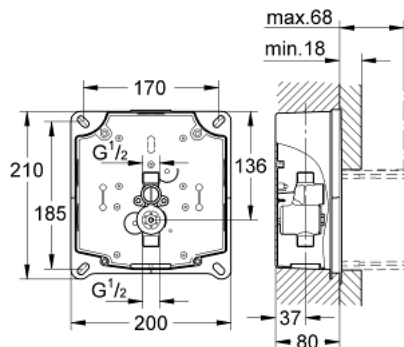

38 787 000 **GROHE RAPIDO UMB**

**PRODUCT DESCRIPTION**

- roughing-in set for urinal
- for manual actuation or Tectron infra-red electronic 6 V
- water group with stop valve
- flow pressure min 0.5 bar
- operating pressure max 10 bar
- flush aid
- functional unit checked ex factory
- water supply connections ½" outer thread
- installation box with gasket
- fixing points for dry cladding and masonry-in
- shortable inspection shaft incl. protection during construction phase for flush plates with dimensions 116 x 144 mm

38 787 000 **GROHE RAPIDO UMB**

**SPARE PARTS**

- 1: Supply stop (Spare part-nr. 43392000)
- 2: Inspection shaft (Spare part-nr. 66838000)