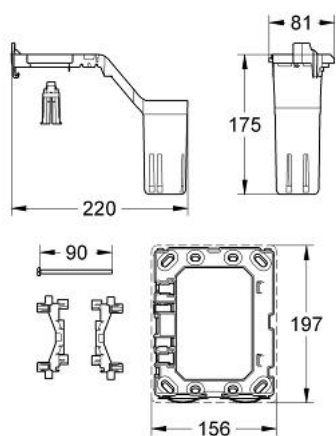

38 796 000 GROHE FRESH RETROFIT SET

PRODUCT DESCRIPTION

- Colour: chrome
- for GROHE flushing cistern GD 2 with pneumatic discharge valve and regular inspection shaft
- not suitable for Skate Cosmopolitan with wood or glass or metal surface
- fixing frame with opening function
- with box for support of aromatic tabs
- for chlorine-free tabs only
- for all GROHE flush plates 156 x 197 mm

38 796 000 **GROHE FRESH RETROFIT SET**

SPARE PARTS

1: Frame (Spare part-nr. 42358000)

1.1: Screw (Spare part-nr. 6636200M)