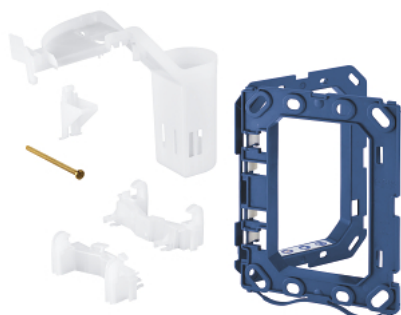

38 796 000 GROHE FRESH RETROFIT SET

PRODUCT DESCRIPTION

- Colour: chrome
- for GROHE flushing cistern GD 2 with pneumatic discharge valve and regular inspection shaft
- not suitable for Skate Cosmopolitan with wood or glass or metal surface
- fixing frame with opening function
- with box for support of aromatic tabs
- for chlorine-free tabs only
- for all GROHE flush plates 156 x 197 mm

38 796 000 **GROHE FRESH RETROFIT SET**

SPARE PARTS

1: Frame (Spare part-nr. 42358000)

1.1: Screw (Spare part-nr. 6636200M)