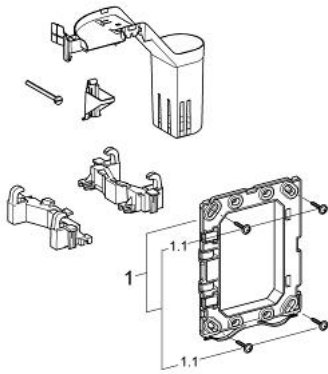

38 796 000 GROHE FRESH RETROFIT SET

PRODUCT DESCRIPTION

- Colour: chrome
- for GROHE flushing cistern GD 2 with pneumatic discharge valve and regular inspection shaft
- not suitable for Skate Cosmopolitan with wood or glass or metal surface
- fixing frame with opening function
- with box for support of aromatic tabs
- for chlorine-free tabs only
- for all GROHE flush plates 156 x 197 mm

38 796 000 **GROHE FRESH RETROFIT SET**

SPARE PARTS

1: Frame (Spare part-nr. 42358000)

1.1: Screw (Spare part-nr. 6636200M)