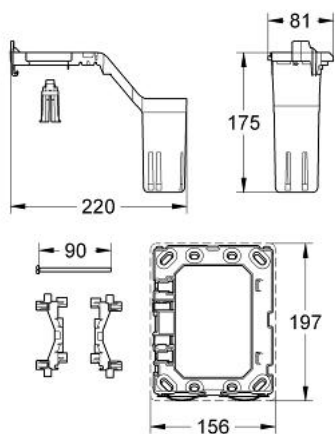

### PRODUCT DESCRIPTION

- Tyc: Chrome
- for GROHE flushing cistern GD 2 with pneumatic discharge valve and regular inspection shaft
- not suitable for Skate Cosmopolitan with wood or glass or metal surface
- fixing frame with opening function
- with box for support of aromatic tabs
- for chlorine-free tabs only
- for all GROHE flush plates 156 x 197 mm

38 796 000 **GROHE FRESH RETROFIT SET**

**SPARE PARTS**

1: Mounting frame (Spare part-nr. 42358000)

1.1: Screw (Spare part-nr. 6636200M)