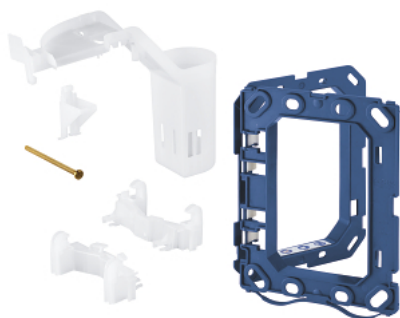

## 38 796 000 GROHE FRESH RETROFIT SET

### PRODUCT DESCRIPTION

- Tyc: Chrome
- for GROHE flushing cistern GD 2 with pneumatic discharge valve and regular inspection shaft
- not suitable for Skate Cosmopolitan with wood or glass or metal surface
- fixing frame with opening function
- with box for support of aromatic tabs
- for chlorine-free tabs only
- for all GROHE flush plates 156 x 197 mm

38 796 000 **GROHE FRESH RETROFIT SET**

**SPARE PARTS**

1: Mounting frame (Spare part-nr. 42358000)

1.1: Screw (Spare part-nr. 6636200M)