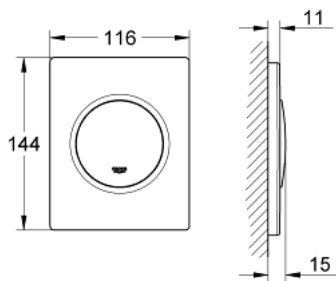

38 804 000 NOVA COSMOPOLITAN ACTUATION PLATE

PRODUCT DESCRIPTION

- Tyc: Chrome
- manual activation for urinal
- set for final installation
- for Rapido U or Rapido UMB
- 116 x 144 mm
- mechanical functional cartridge
- flow pressure min 0.5 bar
- operating pressure max 6 bar
- 1.0 - 6.0 l adjustable
- low noise (group II according to German noise specification)
- GROHE LongLife finish

38 804 000 NOVA COSMOPOLITAN ACTUATION PLATE

SPARE PARTS

- 1: Screw (Spare part-nr. 6636200M)
- 2: Mounting frame (Spare part-nr. 66845000)
- 3: Spring, 5 pcs. (Spare part-nr. 4309700M)
- 4: Cartridge (Spare part-nr. 42354000)
- 4.1: Seal kit (Spare part-nr. 4271500M)
- 4.2: Rings (Spare part-nr. 4282000M)