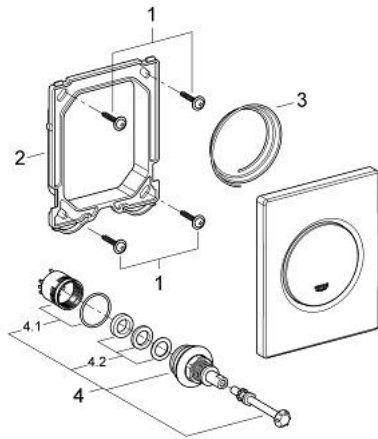

38 804 000 NOVA COSMOPOLITAN ACTUATION PLATE

PRODUCT DESCRIPTION

- Tyc: Chrome
- manual activation for urinal
- set for final installation
- for Rapido U or Rapido UMB
- 116 x 144 mm
- mechanical functional cartridge
- flow pressure min 0.5 bar
- operating pressure max 6 bar
- 1.0 - 6.0 l adjustable
- low noise (group II according to German noise specification)
- GROHE LongLife finish

38 804 000 NOVA COSMOPOLITAN ACTUATION PLATE

SPARE PARTS

- 1: Screw (Spare part-nr. 6636200M)
- 2: Mounting frame (Spare part-nr. 66845000)
- 3: Spring, 5 pcs. (Spare part-nr. 4309700M)
- 4: Cartridge (Spare part-nr. 42354000)
- 4.1: Seal kit (Spare part-nr. 4271500M)
- 4.2: Rings (Spare part-nr. 4282000M)