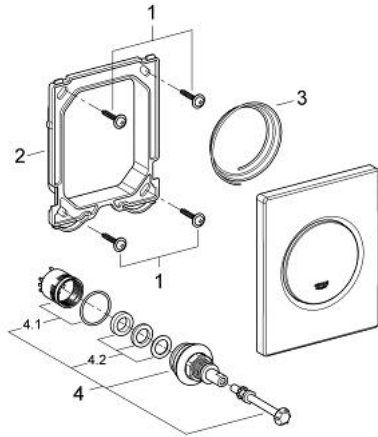

38 804 P00 NOVA COSMOPOLITAN ACTUATION PLATE

PRODUCT DESCRIPTION

- Colour: matt chrome
- manual activation for urinal
- set for final installation
- 116 x 144 mm
- mechanical functional cartridge
- flow pressure min 0.5 bar
- operating pressure max 6 bar
- 1.0 - 6.0 l adjustable
- low noise (group II according to German noise specification)
- GROHE LongLife finish

38 804 P00 NOVA COSMOPOLITAN ACTUATION PLATE

SPARE PARTS

- 1: Screw (Spare part-nr. 6636200M)
- 2: Frame (Spare part-nr. 66845000)
- 3: Spring, 5 pcs. (Spare part-nr. 4309700M)
- 4: Cartridge (Spare part-nr. 42354000)
- 4.1: Seal kit (Spare part-nr. 4271500M)
- 4.2: Rings (Spare part-nr. 4282000M)