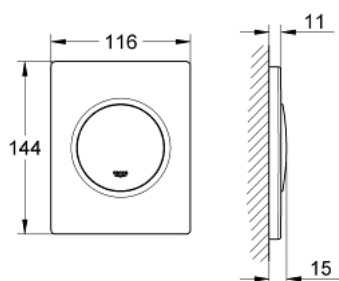

38 804 P00 NOVA COSMOPOLITAN ACTUATION PLATE

PRODUCT DESCRIPTION

- Colour: matt chrome
- manual activation for urinal
- set for final installation
- 116 x 144 mm
- mechanical functional cartridge
- flow pressure min 0.5 bar
- operating pressure max 6 bar
- 1.0 - 6.0 l adjustable
- low noise (group II according to German noise specification)
- GROHE LongLife finish

38 804 P00 NOVA COSMOPOLITAN ACTUATION PLATE

SPARE PARTS

- 1: Screw (Spare part-nr. 6636200M)
- 2: Frame (Spare part-nr. 66845000)
- 3: Spring, 5 pcs. (Spare part-nr. 4309700M)
- 4: Cartridge (Spare part-nr. 42354000)
- 4.1: Seal kit (Spare part-nr. 4271500M)
- 4.2: Rings (Spare part-nr. 4282000M)