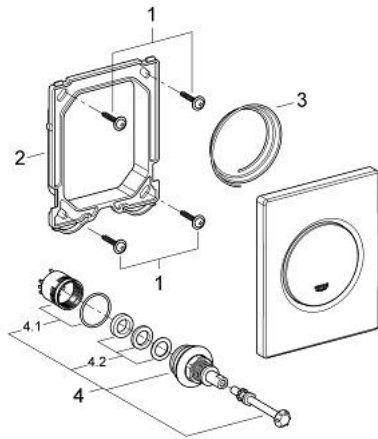

38 804 P00 NOVA COSMOPOLITAN ACTUATION PLATE

PRODUCT DESCRIPTION

- Tyc: matt chrome
- manual activation for urinal
- set for final installation
- 116 x 144 mm
- mechanical functional cartridge
- flow pressure min 0.5 bar
- operating pressure max 6 bar
- 1.0 - 6.0 l adjustable
- low noise (group II according to German noise specification)
- GROHE LongLife finish

38 804 P00 NOVA COSMOPOLITAN ACTUATION PLATE

SPARE PARTS

- 1: Screw (Spare part-nr. 6636200M)
- 2: Mounting frame (Spare part-nr. 66845000)
- 3: Spring, 5 pcs. (Spare part-nr. 4309700M)
- 4: Cartridge (Spare part-nr. 42354000)
- 4.1: Seal kit (Spare part-nr. 4271500M)
- 4.2: Rings (Spare part-nr. 4282000M)