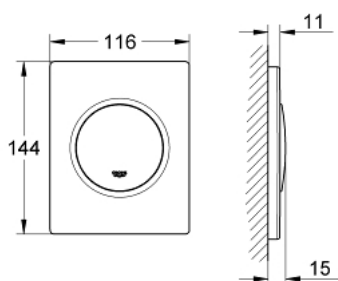

38 804 P00 NOVA COSMOPOLITAN ACTUATION PLATE

PRODUCT DESCRIPTION

- Tyc: matt chrome
- manual activation for urinal
- set for final installation
- 116 x 144 mm
- mechanical functional cartridge
- flow pressure min 0.5 bar
- operating pressure max 6 bar
- 1.0 - 6.0 l adjustable
- low noise (group II according to German noise specification)
- GROHE LongLife finish

38 804 P00 NOVA COSMOPOLITAN ACTUATION PLATE

SPARE PARTS

- 1: Screw (Spare part-nr. 6636200M)
- 2: Mounting frame (Spare part-nr. 66845000)
- 3: Spring, 5 pcs. (Spare part-nr. 4309700M)
- 4: Cartridge (Spare part-nr. 42354000)
- 4.1: Seal kit (Spare part-nr. 4271500M)
- 4.2: Rings (Spare part-nr. 4282000M)