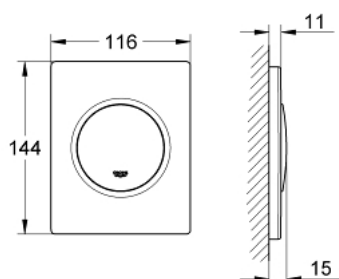

38 804 SH0 NOVA COSMOPOLITAN ACTUATION PLATE

PRODUCT DESCRIPTION

- Tyc: alpine white
- manual activation for urinal
- set for final installation
- for Rapido U or Rapido UMB
- 116 x 144 mm
- mechanical functional cartridge
- flow pressure min 0.5 bar
- operating pressure max 6 bar
- 1.0 - 6.0 l adjustable
- low noise (group II according to German noise specification)

38 804 SH0 NOVA COSMOPOLITAN ACTUATION PLATE

SPARE PARTS

- 1: Screw (Spare part-nr. 6636200M)
- 2: Mounting frame (Spare part-nr. 66845000)
- 3: Spring, 5 pcs. (Spare part-nr. 4309700M)
- 4: Cartridge (Spare part-nr. 42354000)
- 4.1: Seal kit (Spare part-nr. 4271500M)
- 4.2: Rings (Spare part-nr. 4282000M)