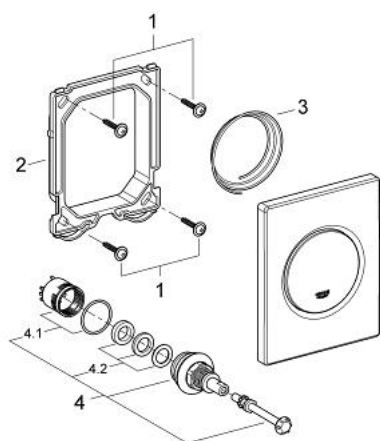

38 804 SH0 NOVA COSMOPOLITAN ACTUATION PLATE

PRODUCT DESCRIPTION

- Tyc: alpine white
- manual activation for urinal
- set for final installation
- for Rapido U or Rapido UMB
- 116 x 144 mm
- mechanical functional cartridge
- flow pressure min 0.5 bar
- operating pressure max 6 bar
- 1.0 - 6.0 l adjustable
- low noise (group II according to German noise specification)

38 804 SH0 NOVA COSMOPOLITAN ACTUATION PLATE

SPARE PARTS

- 1: Screw (Spare part-nr. 6636200M)
- 2: Mounting frame (Spare part-nr. 66845000)
- 3: Spring, 5 pcs. (Spare part-nr. 4309700M)
- 4: Cartridge (Spare part-nr. 42354000)
- 4.1: Seal kit (Spare part-nr. 4271500M)
- 4.2: Rings (Spare part-nr. 4282000M)