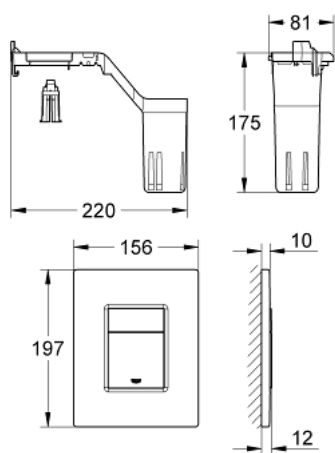

38 805 000 SKATE COSMOPOLITAN SET FRESH FLUSH PLATE

PRODUCT DESCRIPTION

- Colour: chrome
- for dual flush or start & stop actuation
- with GROHE Fresh
- fixing frame with opening function
- with box for support of aromatic tabs
- for chlorine-free tabs only
- for pneumatic discharge valve AV1
- vertical and horizontal installation
- 156 x 197 mm
- material: ABS
- GROHE LongLife finish
- for combination with Rapid SL and Uniset with GD 2 cistern
- for use with Rapid SLX please order shaft 66 791 000 (sold separately)

38 805 000 SKATE COSMOPOLITAN SET FRESH FLUSH PLATE

SPARE PARTS

- 1: Frame (Spare part-nr. 42358000)
- 1.1: Screw (Spare part-nr. 6636200M)
- 2: Top plate with push button (Spare part-nr. 42371000)
- 3: Fixing set (Spare part-nr. 4308500M)*