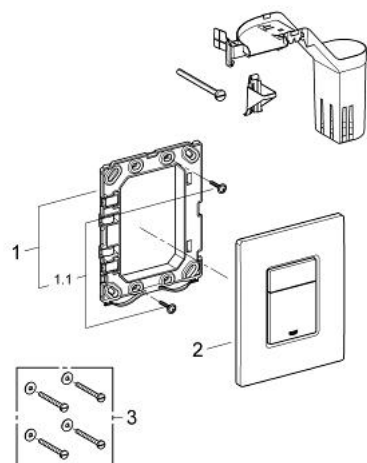

38 805 000 SKATE COSMOPOLITAN SET FRESH FLUSH PLATE

PRODUCT DESCRIPTION

- Colour: chrome
- for dual flush or start & stop actuation
- with GROHE Fresh
- fixing frame with opening function
- with box for support of aromatic tabs
- for chlorine-free tabs only
- for pneumatic discharge valve AV1
- vertical and horizontal installation
- 156 x 197 mm
- material: ABS
- GROHE LongLife finish
- for combination with Rapid SL and Uniset with GD 2 cistern
- for use with Rapid SLX please order shaft 66 791 000 (sold separately)

38 805 000 SKATE COSMOPOLITAN SET FRESH FLUSH PLATE

SPARE PARTS

- 1: Frame (Spare part-nr. 42358000)
- 1.1: Screw (Spare part-nr. 6636200M)
- 2: Top plate with push button (Spare part-nr. 42371000)
- 3: Fixing set (Spare part-nr. 4308500M)*