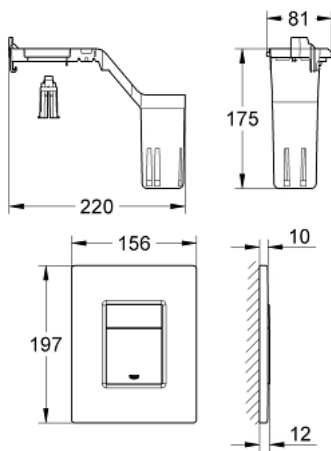

38 805 000 SKATE COSMOPOLITAN SET FRESH FLUSH PLATE

PRODUCT DESCRIPTION

- Colour: chrome
- for dual flush or start & stop actuation
- with GROHE Fresh
- fixing frame with opening function
- with box for support of aromatic tabs
- for chlorine-free tabs only
- for pneumatic discharge valve AV1
- vertical and horizontal installation
- 156 x 197 mm
- material: ABS
- GROHE LongLife finish
- GROHE EcoJoy - less water, perfect flow
- for combination with Rapid SL and Uniset with GD 2 cistern
- for use with Rapid SLX please order shaft 66 791 000 (sold separately)

38 805 000 SKATE COSMOPOLITAN SET FRESH FLUSH PLATE

SPARE PARTS

- 1: Frame (Spare part-nr. 42358000)
- 1.1: Screw (Spare part-nr. 6636200M)
- 2: Top plate with push button (Spare part-nr. 42371000)
- 3: Fixing set (Spare part-nr. 4308500M)*