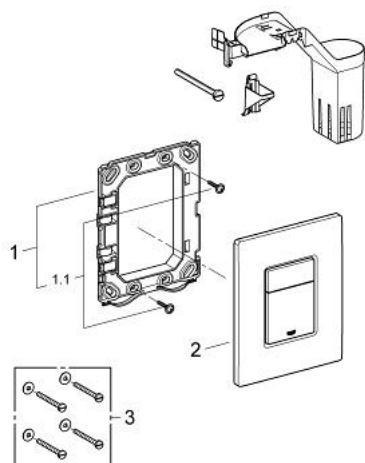

38 805 000 SKATE COSMOPOLITAN SET FRESH FLUSH PLATE

PRODUCT DESCRIPTION

- Colour: chrome
- for dual flush or start & stop actuation
- with GROHE Fresh
- fixing frame with opening function
- with box for support of aromatic tabs
- for chlorine-free tabs only
- for pneumatic discharge valve AV1
- vertical and horizontal installation
- 156 x 197 mm
- material: ABS
- GROHE LongLife finish
- GROHE EcoJoy - less water, perfect flow
- for combination with Rapid SL and Uniset with GD 2 cistern
- for use with Rapid SLX please order shaft 66 791 000 (sold separately)

38 805 000 SKATE COSMOPOLITAN SET FRESH FLUSH PLATE

SPARE PARTS

- 1: Frame (Spare part-nr. 42358000)
- 1.1: Screw (Spare part-nr. 6636200M)
- 2: Top plate with push button (Spare part-nr. 42371000)
- 3: Fixing set (Spare part-nr. 4308500M)*