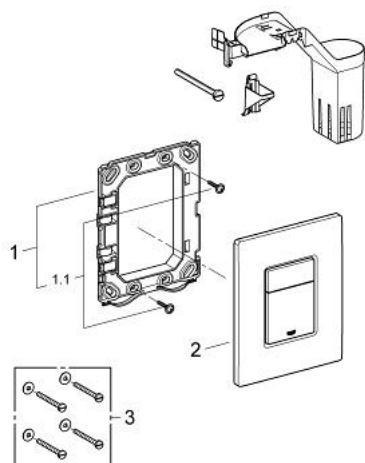

38 805 000 SKATE COSMOPOLITAN SET FRESH FLUSH PLATE

SPARE PARTS

- 1: Mounting frame (Spare part-nr. 42358000)
- 1.1: Screw (Spare part-nr. 6636200M)
- 2: Top plate with push button (Spare part-nr. 42371000)
- 3: Fixing set (Spare part-nr. 4308500M)*

* Optional accessories