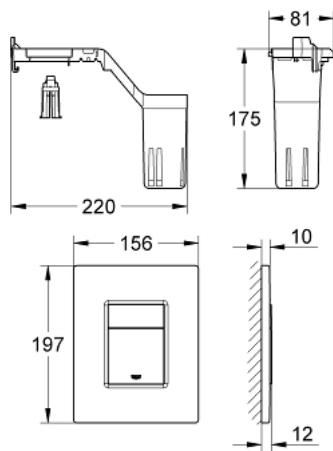

### PRODUCT DESCRIPTION

- Tyc: Chrome
- for dual flush or start & stop actuation
- with GROHE Fresh
- fixing frame with opening function
- with box for support of aromatic tabs
- for chlorine-free tabs only
- for pneumatic discharge valve AV1
- vertical and horizontal installation
- 156 x 197 mm
- material: ABS
- GROHE LongLife finish
- GROHE EcoJoy - Less water, perfect flow
- for combination with Rapid SL and Uniset with GD 2 cistern
- for use with Rapid SLX please order shaft 66 791 000 (sold separately)

### SPARE PARTS

- 1: Mounting frame (Spare part-nr. 42358000)
- 1.1: Screw (Spare part-nr. 6636200M)
- 2: Top plate with push button (Spare part-nr. 42371000)
- 3: Fixing set (Spare part-nr. 4308500M)\*