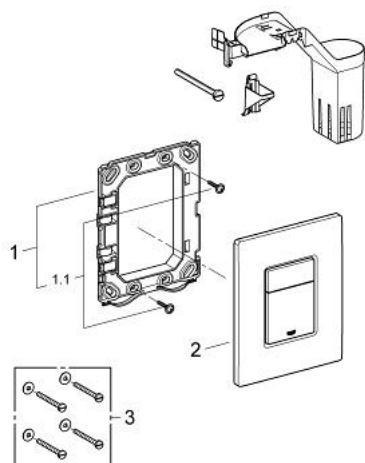

### PRODUCT DESCRIPTION

- Tyc: Chrome
- for dual flush or start & stop actuation
- with GROHE Fresh
- fixing frame with opening function
- with box for support of aromatic tabs
- for chlorine-free tabs only
- for pneumatic discharge valve AV1
- vertical and horizontal installation
- 156 x 197 mm
- material: ABS
- GROHE LongLife finish
- GROHE EcoJoy - Less water, perfect flow
- for combination with Rapid SL and Uniset with GD 2 cistern
- for use with Rapid SLX please order shaft 66 791 000 (sold separately)

### SPARE PARTS

- 1: Mounting frame (Spare part-nr. 42358000)
- 1.1: Screw (Spare part-nr. 6636200M)
- 2: Top plate with push button (Spare part-nr. 42371000)
- 3: Fixing set (Spare part-nr. 4308500M)\*