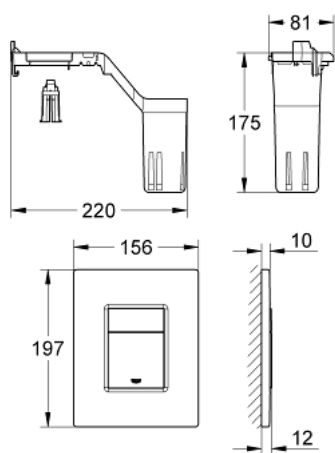

38 805 000 SKATE COSMOPOLITAN SET FRESH FLUSH PLATE

PRODUCT DESCRIPTION

- Tyc: Chrome
- for dual flush or start & stop actuation
- with GROHE Fresh
- fixing frame with opening function
- with box for support of aromatic tabs
- for chlorine-free tabs only
- for pneumatic discharge valve AV1
- vertical and horizontal installation
- 156 x 197 mm
- material: ABS
- GROHE LongLife finish
- for combination with Rapid SL and Uniset with GD 2 cistern
- for use with Rapid SLX please order shaft 66 791 000 (sold separately)

38 805 000 SKATE COSMOPOLITAN SET FRESH FLUSH PLATE

SPARE PARTS

- 1: Mounting frame (Spare part-nr. 42358000)
- 1.1: Screw (Spare part-nr. 6636200M)
- 2: Top plate with push button (Spare part-nr. 42371000)
- 3: Fixing set (Spare part-nr. 4308500M)*