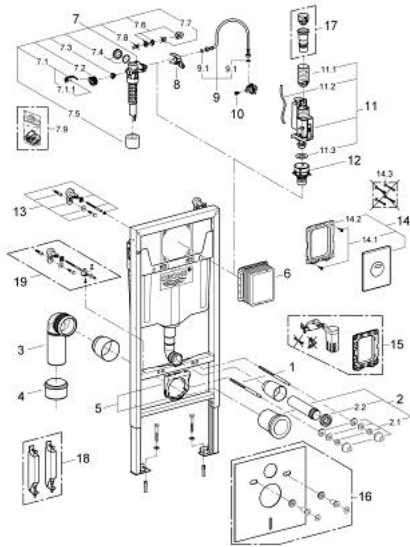

## 38 811 000 **SOLIDO 3-IN-1 SET FOR WC, 1.13 M INSTALLATION HEIGHT**

### PRODUCT DESCRIPTION

- Colour: chrome
- with flushing cistern GD 2, 6 - 9 l
- consisting of:
  - Rapid SL element for WC (38 528 001)
  - Even flush plate, chrome (38 966 000)
  - 2 wall brackets with fixing material

## 38 811 000 SOLIDO 3-IN-1 SET FOR WC, 1.13 M INSTALLATION HEIGHT

### SPARE PARTS

- 1: Threaded bolt (Spare part-nr. 4276400M)
- 2: WC inlet and outlet connecting set (Spare part-nr. 37311K00)
- 2.1: Basin fastening (Spare part-nr. 43511SH0)
- 2.2: Connector (Spare part-nr. 37119000)
- 3: PP-outlet bend  $\varnothing$  90 mm (Spare part-nr. 42327000)
- 4: Reducer (Spare part-nr. 42242000)
- 5: Support for outlet bend (Spare part-nr. 42243000)
- 6: Inspection shaft (Spare part-nr. 66791000)
- 7: Filling valve (Spare part-nr. 37095000)
- 7.1: Lever (Spare part-nr. 43734000)
- 7.1.1: Seal (Spare part-nr. 4377000M)
- 7.2: Valve head (Spare part-nr. 43536000)
- 7.3: Membrane (Spare part-nr. 4375800M)
- 7.4: Screw cap (Spare part-nr. 43735000)
- 7.5: Valve FLOAT, 5 pcs.. (Spare part-nr. 4379100M)
- 7.6: Set of seals (Spare part-nr. 43722000)\*
- 8: Support device (Spare part-nr. 42246000)
- 9: Connecting hose (Spare part-nr. 42233000)
- 9.1: Sealing washer (Spare part-nr. 0319100M)
- 10: Headpart (Spare part-nr. 42385000)
- 11: Dual Flush discharge valve AV1 (Spare part-nr. 42320000)
- 11.1: Extension for overflow pipe (Spare part-nr. 42313000)
- 11.2: Pneumatic hose (Spare part-nr. 42319000)
- 11.3: Seal (Spare part-nr. 42310000)
- 12: Valve seat for GD2 (Spare part-nr. 42315000)
- 13: Wall brackets (Spare part-nr. 3855800M)\*
- 14: Flush plate (Spare part-nr. 38862000)\*
- 15: Retrofit set (Spare part-nr. 38796000)\*
- 16: Set for noise protection (Spare part-nr. 37131000)\*
- 17: 4.5 l adapter for GD2 (Spare part-nr. 42333000)\*
- 18: Accessory (Spare part-nr. 38779000)\*
- 19: Xtra wall brackets, flexible placing (Spare part-nr. 38733000)\*