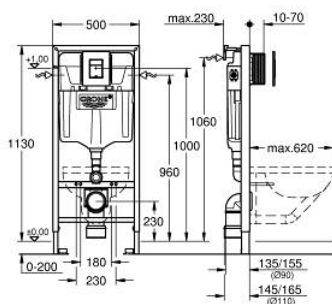

## 38 811 000 **SOLIDO 3-IN-1 SET FOR WC, 1.13 M INSTALLATION HEIGHT**

### PRODUCT DESCRIPTION

- Colour: chrome
- with flushing cistern GD 2, 6 - 9 l
- consisting of:
  - Rapid SL element for WC (38 528 001)
  - Even flush plate, chrome (38 966 000)
  - 2 wall brackets with fixing material

## 38 811 000 SOLIDO 3-IN-1 SET FOR WC, 1.13 M INSTALLATION HEIGHT