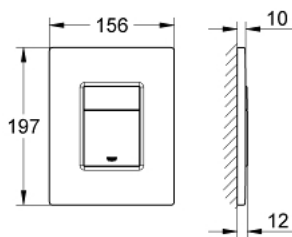

38 821 000 SKATE COSMOPOLITAN FLUSH PLATE

PRODUCT DESCRIPTION

- Colour: chrome
- for dual flush or start & stop actuation
- vandal-proof
- for pneumatic discharge valve AV1
- vertical installation
- 156 x 197 mm
- material: brass
- GROHE LongLife finish
- GROHE EcoJoy - less water, perfect flow
- for combination with Rapid SL and Uniset with GD 2 cistern
- for use with Rapid SLX please order shaft 66 791 000 (sold separately)

38 821 000 SKATE COSMOPOLITAN FLUSH PLATE

SPARE PARTS

1: Top plate with push button (Spare part-nr. 42371000)

2: Screw (Spare part-nr. 6636200M)

3: Mounting (Spare part-nr. 42269000)

4: Fixing set (Spare part-nr. 4308500M)*