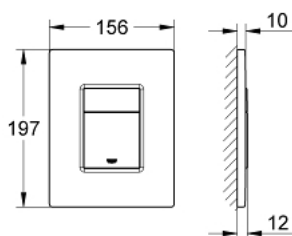

38 821 000 SKATE COSMOPOLITAN FLUSH PLATE

PRODUCT DESCRIPTION

- Colour: chrome
- for dual flush or start & stop actuation
- vandal-proof
- for pneumatic discharge valve AV1
- vertical installation
- 156 x 197 mm
- material: brass
- GROHE LongLife finish
- for combination with Rapid SL and Uniset with GD 2 cistern
- for use with Rapid SLX please order shaft 66 791 000 (sold separately)

38 821 000 SKATE COSMOPOLITAN FLUSH PLATE

SPARE PARTS

1: Top plate with push button (Spare part-nr. 42371000)

2: Screw (Spare part-nr. 6636200M)

3: Mounting (Spare part-nr. 42269000)

4: Fixing set (Spare part-nr. 4308500M)*