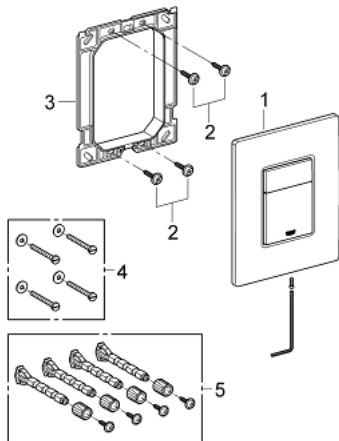

38 821 000 SKATE COSMOPOLITAN FLUSH PLATE

PRODUCT DESCRIPTION

- Colour: chrome
- for dual flush or start & stop actuation
- vandal-proof
- for pneumatic discharge valve AV1
- vertical installation
- 156 x 197 mm
- material: brass
- GROHE LongLife finish
- GROHE EcoJoy - less water, perfect flow
- for combination with Rapid SL and Uniset with GD 2 cistern
- for use with Rapid SLX please order shaft 66 791 000 (sold separately)

38 821 000 SKATE COSMOPOLITAN FLUSH PLATE

SPARE PARTS

1: Top plate with push button (Spare part-nr. 42371000)

2: Screw (Spare part-nr. 6636200M)

3: Mounting (Spare part-nr. 42269000)

4: Fixing set (Spare part-nr. 4308500M)*

5: Fixing set (Spare part-nr. 4215800M)*

* Optional accessories