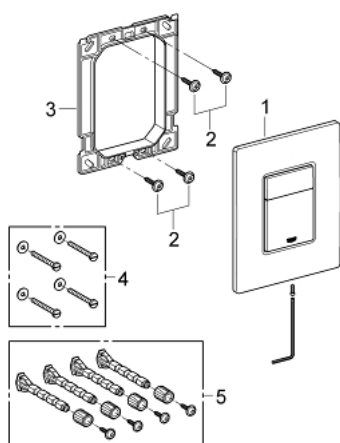

38 821 000 SKATE COSMOPOLITAN FLUSH PLATE

PRODUCT DESCRIPTION

- Colour: chrome
- for dual flush or start & stop actuation
- vandal-proof
- for pneumatic discharge valve AV1
- vertical installation
- 156 x 197 mm
- material: brass
- GROHE LongLife finish
- for combination with Rapid SL and Uniset with GD 2 cistern
- for use with Rapid SLX please order shaft 66 791 000 (sold separately)

38 821 000 SKATE COSMOPOLITAN FLUSH PLATE

SPARE PARTS

1: Top plate with push button (Spare part-nr. 42371000)

2: Screw (Spare part-nr. 6636200M)

3: Mounting (Spare part-nr. 42269000)

4: Fixing set (Spare part-nr. 4308500M)*

5: Fixing set (Spare part-nr. 4215800M)*

* Optional accessories