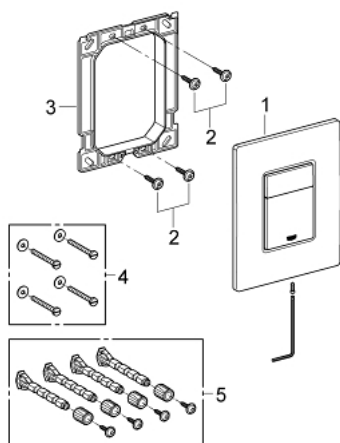

38 821 000 SKATE COSMOPOLITAN FLUSH PLATE

PRODUCT DESCRIPTION

- Tyc: Chrome
- for dual flush or start & stop actuation
- vandal-proof
- for pneumatic discharge valve AV1
- vertical installation
- 156 x 197 mm
- material: brass
- GROHE LongLife finish
- for combination with Rapid SL and Uniset with GD 2 cistern
- for use with Rapid SLX please order shaft 66 791 000 (sold separately)

38 821 000 SKATE COSMOPOLITAN FLUSH PLATE

SPARE PARTS

1: Top plate with push button (Spare part-nr. 42371000)

2: Screw (Spare part-nr. 6636200M)

3: Mounting frame (Spare part-nr. 42269000)

4: Fixing set (Spare part-nr. 4308500M)*

5: Fixing set (Spare part-nr. 4215800M)*

* Optional accessories