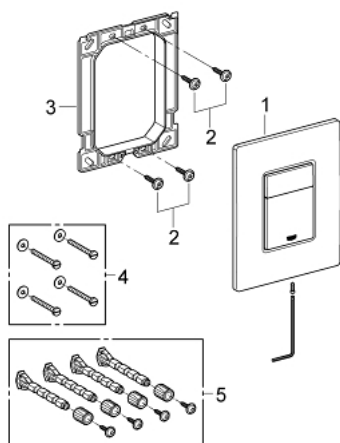

38 821 000 SKATE COSMOPOLITAN FLUSH PLATE

PRODUCT DESCRIPTION

- Tyc: Chrome
- for dual flush or start & stop actuation
- vandal-proof
- for pneumatic discharge valve AV1
- vertical installation
- 156 x 197 mm
- material: brass
- GROHE LongLife finish
- GROHE EcoJoy - Less water, perfect flow
- for combination with Rapid SL and Uniset with GD 2 cistern
- for use with Rapid SLX please order shaft 66 791 000 (sold separately)

38 821 000 SKATE COSMOPOLITAN FLUSH PLATE

SPARE PARTS

1: Top plate with push button (Spare part-nr. 42371000)

2: Screw (Spare part-nr. 6636200M)

3: Mounting frame (Spare part-nr. 42269000)

4: Fixing set (Spare part-nr. 4308500M)*

5: Fixing set (Spare part-nr. 4215800M)*

* Optional accessories