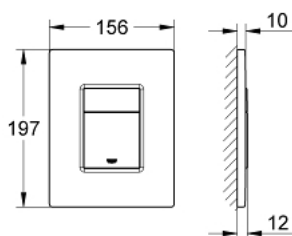

38 821 000 SKATE COSMOPOLITAN FLUSH PLATE

PRODUCT DESCRIPTION

- Tyc: Chrome
- for dual flush or start & stop actuation
- vandal-proof
- for pneumatic discharge valve AV1
- vertical installation
- 156 x 197 mm
- material: brass
- GROHE LongLife finish
- for combination with Rapid SL and Uniset with GD 2 cistern
- for use with Rapid SLX please order shaft 66 791 000 (sold separately)

38 821 000 SKATE COSMOPOLITAN FLUSH PLATE

SPARE PARTS

1: Top plate with push button (Spare part-nr. 42371000)

2: Screw (Spare part-nr. 6636200M)

3: Mounting frame (Spare part-nr. 42269000)

4: Fixing set (Spare part-nr. 4308500M)*