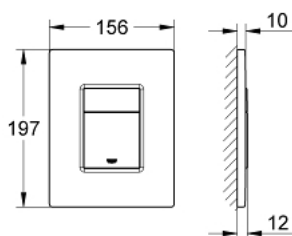

38 821 000 SKATE COSMOPOLITAN FLUSH PLATE

PRODUCT DESCRIPTION

- Tyc: Chrome
- for dual flush or start & stop actuation
- vandal-proof
- for pneumatic discharge valve AV1
- vertical installation
- 156 x 197 mm
- material: brass
- GROHE LongLife finish
- GROHE EcoJoy - Less water, perfect flow
- for combination with Rapid SL and Uniset with GD 2 cistern
- for use with Rapid SLX please order shaft 66 791 000 (sold separately)

38 821 000 SKATE COSMOPOLITAN FLUSH PLATE

SPARE PARTS

1: Top plate with push button (Spare part-nr. 42371000)

2: Screw (Spare part-nr. 6636200M)

3: Mounting frame (Spare part-nr. 42269000)

4: Fixing set (Spare part-nr. 4308500M)*