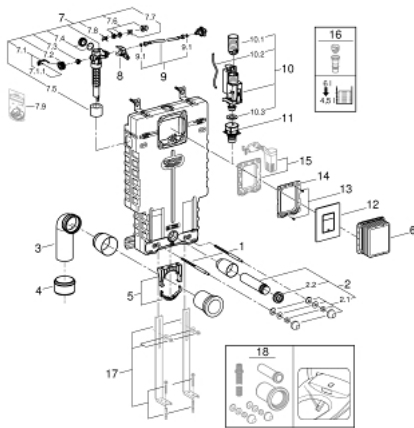

38 825 000 UNISSET 2-IN-1 SET FOR WC

PRODUCT DESCRIPTION

- Colour: chrome
- with flushing cistern GD 2, 6 - 9 l
- consisting of:
 - Uniset element for WC (38 643 001)
 - Skate Cosmopolitan flush plate, chrome (38 732 000)

38 825 000 UNISSET 2-IN-1 SET FOR WC

SPARE PARTS

- 1: Threaded bolt (Spare part-nr. 4276400M)
- 2: WC inlet and outlet connecting set (Spare part-nr. 37311K00)
- 2.1: Basin fastening (Spare part-nr. 43511SH0)
- 2.2: Connector (Spare part-nr. 37119000)
- 3: PP-outlet bend Ø 90 mm (Spare part-nr. 42327000)
- 4: Reducer (Spare part-nr. 42242000)
- 5: Support for outlet bend (Spare part-nr. 42243000)
- 6: Inspection shaft (Spare part-nr. 66783000)
- 7: Filling valve (Spare part-nr. 37095000)
- 7.1: Lever (Spare part-nr. 43734000)
- 7.1.1: Seal (Spare part-nr. 4377000M)
- 7.2: Valve head (Spare part-nr. 43536000)
- 7.3: Membrane (Spare part-nr. 4375800M)
- 7.4: Screw cap (Spare part-nr. 43735000)
- 7.5: Valve FLOAT, 5 pcs.. (Spare part-nr. 4379100M)
- 7.6: Set of seals (Spare part-nr. 43722000)*
- 8: Support device (Spare part-nr. 42246000)
- 9: Connecting hose (Spare part-nr. 42233000)
- 9.1: Sealing washer (Spare part-nr. 0319100M)
- 10: Dual Flush discharge valve AV1 (Spare part-nr. 42320000)
- 10.1: Extension for overflow pipe (Spare part-nr. 42313000)
- 10.2: Pneumatic hose (Spare part-nr. 42319000)
- 10.3: Seal (Spare part-nr. 42310000)
- 11: Valve seat for GD2 (Spare part-nr. 42315000)
- 12: Top plate with push button (Spare part-nr. 42371000)
- 13: Screw (Spare part-nr. 6636200M)
- 14: Frame (Spare part-nr. 43207000)
- 15: Retrofit set (Spare part-nr. 38796000)*
- 16: 4.5 l adapter for GD2 (Spare part-nr. 42333000)*
- 17: Support feet (Spare part-nr. 37304000)*
- 18: Retrofit kit for shower toilets Sensia Arena and Sensia Pro (Spare part-nr. 40899000)*