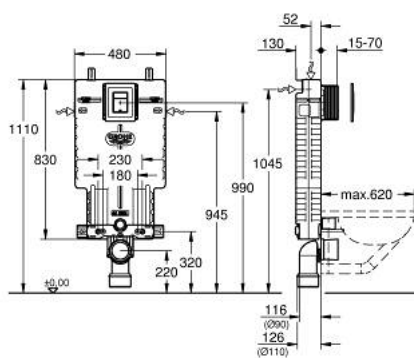

38 825 000 UNISSET 2-IN-1 SET FOR WC

PRODUCT DESCRIPTION

- Colour: chrome
- with flushing cistern GD 2, 6 - 9 l
- consisting of:
 - Uniset element for WC (38 643 001)
 - Skate Cosmopolitan flush plate, chrome (38 732 000)

38 825 000 UNISSET 2-IN-1 SET FOR WC

SPARE PARTS

- 1: Threaded bolt (Spare part-nr. 4276400M)
- 2: WC inlet and outlet connecting set (Spare part-nr. 37311K00)
- 2.1: Basin fastening (Spare part-nr. 43511SH0)
- 2.2: Connector (Spare part-nr. 37119000)
- 3: PP-outlet bend Ø 90 mm (Spare part-nr. 42327000)
- 4: Reducer (Spare part-nr. 42242000)
- 5: Support for outlet bend (Spare part-nr. 42243000)
- 6: Inspection shaft (Spare part-nr. 66783000)
- 7: Filling valve (Spare part-nr. 37095000)
- 7.1: Lever (Spare part-nr. 43734000)
- 7.1.1: Seal (Spare part-nr. 4377000M)
- 7.2: Valve head (Spare part-nr. 43536000)
- 7.3: Membrane (Spare part-nr. 4375800M)
- 7.4: Screw cap (Spare part-nr. 43735000)
- 7.5: Valve FLOAT, 5 pcs.. (Spare part-nr. 4379100M)
- 7.6: Set of seals (Spare part-nr. 43722000)*
- 8: Support device (Spare part-nr. 42246000)
- 9: Connecting hose (Spare part-nr. 42233000)
- 9.1: Sealing washer (Spare part-nr. 0319100M)
- 10: Dual Flush discharge valve AV1 (Spare part-nr. 42320000)
- 10.1: Extension for overflow pipe (Spare part-nr. 42313000)
- 10.2: Pneumatic hose (Spare part-nr. 42319000)
- 10.3: Seal (Spare part-nr. 42310000)
- 11: Valve seat for GD2 (Spare part-nr. 42315000)
- 12: Top plate with push button (Spare part-nr. 42371000)
- 13: Screw (Spare part-nr. 6636200M)
- 14: Frame (Spare part-nr. 43207000)
- 15: Retrofit set (Spare part-nr. 38796000)*
- 16: 4.5 l adapter for GD2 (Spare part-nr. 42333000)*
- 17: Support feet (Spare part-nr. 37304000)*
- 18: Retrofit kit for shower toilets Sensia Arena and Sensia Pro (Spare part-nr. 40899000)*