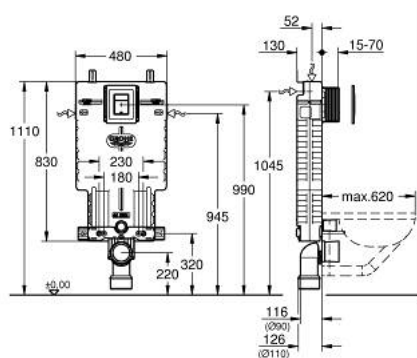

### PRODUCT DESCRIPTION

- Tyc: Chrome
- with flushing cistern GD 2, 6 - 9 l
- consisting of:
  - Uniset element for WC (38 643 001)
  - Skate Cosmopolitan flush plate, chrome (38 732 000)

### SPARE PARTS

- 1: Threaded bolt (Spare part-nr. 4276400M)
- 2: WC inlet and outlet connecting set (Spare part-nr. 37311K00)
- 2.1: Basin fastening (Spare part-nr. 43511SH0)
- 2.2: Connector (Spare part-nr. 37119000)
- 3: PP-outlet bend Ø 90 mm (Spare part-nr. 42327000)
- 4: Reducer (Spare part-nr. 42242000)
- 5: Support for outlet bend (Spare part-nr. 42243000)
- 6: Inspection shaft (Spare part-nr. 66783000)
- 7: Filling valve (Spare part-nr. 37095000)
- 7.1: Lever (Spare part-nr. 43734000)
- 7.1.1: Seal (Spare part-nr. 4377000M)
- 7.2: Valve head (Spare part-nr. 43536000)
- 7.3: Membrane (Spare part-nr. 4375800M)
- 7.4: Screw cap (Spare part-nr. 43735000)
- 7.5: Valve float, 5 pcs. (Spare part-nr. 4379100M)
- 7.6: Set of seals (Spare part-nr. 43722000)\*
- 8: Support device (Spare part-nr. 42246000)
- 9: Connecting hose (Spare part-nr. 42233000)
- 9.1: Sealing washer (Spare part-nr. 0319100M)
- 10: Dual Flush discharge valve AV1 (Spare part-nr. 42320000)
- 10.1: Extension for overflow pipe (Spare part-nr. 42313000)
- 10.2: Pneumatic hose (Spare part-nr. 42319000)
- 10.3: Seal (Spare part-nr. 42310000)
- 11: Valve seat for GD2 (Spare part-nr. 42315000)
- 12: Top plate with push button (Spare part-nr. 42371000)
- 13: Screw (Spare part-nr. 6636200M)
- 14: Mounting frame (Spare part-nr. 43207000)
- 15: Retrofit set (Spare part-nr. 38796000)\*
- 16: 4.5 l adapter for GD2 (Spare part-nr. 42333000)\*
- 17: Support feet (Spare part-nr. 37304000)\*
- 18: Retrofit kit for shower toilets Sensia Arena and Sensia Pro (Spare part-nr. 40899000)\*