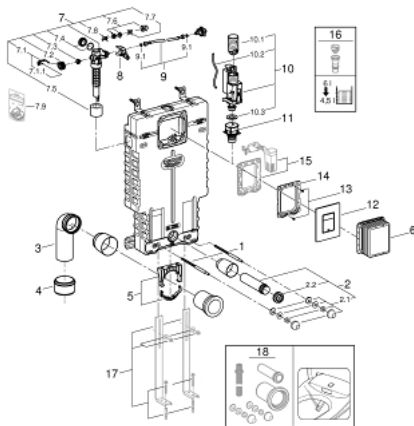

### PRODUCT DESCRIPTION

- Tyc: Chrome
- with flushing cistern GD 2, 6 - 9 l
- consisting of:
  - Uniset element for WC (38 643 001)
  - Skate Cosmopolitan flush plate, chrome (38 732 000)

### SPARE PARTS

- 1: Threaded bolt (Spare part-nr. 4276400M)
- 2: WC inlet and outlet connecting set (Spare part-nr. 37311K00)
- 2.1: Basin fastening (Spare part-nr. 43511SH0)
- 2.2: Connector (Spare part-nr. 37119000)
- 3: PP-outlet bend Ø 90 mm (Spare part-nr. 42327000)
- 4: Reducer (Spare part-nr. 42242000)
- 5: Support for outlet bend (Spare part-nr. 42243000)
- 6: Inspection shaft (Spare part-nr. 66783000)
- 7: Filling valve (Spare part-nr. 37095000)
- 7.1: Lever (Spare part-nr. 43734000)
- 7.1.1: Seal (Spare part-nr. 4377000M)
- 7.2: Valve head (Spare part-nr. 43536000)
- 7.3: Membrane (Spare part-nr. 4375800M)
- 7.4: Screw cap (Spare part-nr. 43735000)
- 7.5: Valve float, 5 pcs. (Spare part-nr. 4379100M)
- 7.6: Set of seals (Spare part-nr. 43722000)\*
- 8: Support device (Spare part-nr. 42246000)
- 9: Connecting hose (Spare part-nr. 42233000)
- 9.1: Sealing washer (Spare part-nr. 0319100M)
- 10: Dual Flush discharge valve AV1 (Spare part-nr. 42320000)
- 10.1: Extension for overflow pipe (Spare part-nr. 42313000)
- 10.2: Pneumatic hose (Spare part-nr. 42319000)
- 10.3: Seal (Spare part-nr. 42310000)
- 11: Valve seat for GD2 (Spare part-nr. 42315000)
- 12: Top plate with push button (Spare part-nr. 42371000)
- 13: Screw (Spare part-nr. 6636200M)
- 14: Mounting frame (Spare part-nr. 43207000)
- 15: Retrofit set (Spare part-nr. 38796000)\*
- 16: 4.5 l adapter for GD2 (Spare part-nr. 42333000)\*
- 17: Support feet (Spare part-nr. 37304000)\*
- 18: Retrofit kit for shower toilets Sensia Arena and Sensia Pro (Spare part-nr. 40899000)\*