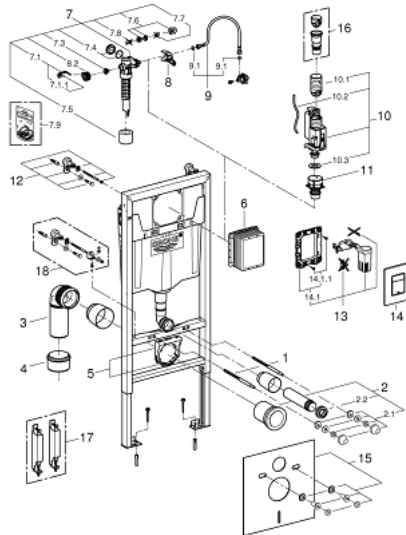

38 827 000 RAPID SL 5-IN-1 SET FOR WC, 1.13 M INSTALLATION HEIGHT

SPARE PARTS

1. 1: Threaded bolt (Spare part-nr. 4276400M)
   - 2: WC inlet and outlet connecting set (Spare part-nr. 37311K00)
   - 2.1: Basin fastening (Spare part-nr. 43511SH0)
   - 2.2: Connector (Spare part-nr. 37119000)
   - 3: PP-outlet bend Ø 90 mm (Spare part-nr. 42327000)
   - 4: Reducer (Spare part-nr. 42242000)
   - 5: Support for outlet bend (Spare part-nr. 42243000)
   - 6: Inspection shaft (Spare part-nr. 66791000)
   - 7: Filling valve (Spare part-nr. 37095000)
   - 7.1: Lever (Spare part-nr. 43734000)
   - 7.1.1: Seal (Spare part-nr. 4377000M)
   - 7.2: Valve head (Spare part-nr. 43536000)
   - 7.3: Membrane (Spare part-nr. 4375800M)
   - 7.4: Screw cap (Spare part-nr. 43735000)
   - 7.5: Valve FLOAT, 5 pcs.. (Spare part-nr. 4379100M)
   - 7.6: Set of seals (Spare part-nr. 43722000)*
   - 8: Support device (Spare part-nr. 42246000)
   - 9: Connecting hose (Spare part-nr. 42233000)
   - 9.1: Sealing washer (Spare part-nr. 0319100M)
   - 10: Dual Flush discharge valve AV1 (Spare part-nr. 42320000)
   - 10.1: Extension for overflow pipe (Spare part-nr. 42313000)
   - 10.2: Pneumatic hose (Spare part-nr. 42319000)
   - 10.3: Seal (Spare part-nr. 42310000)
   - 11: Valve seat for GD2 (Spare part-nr. 42315000)
   - 12: Wall brackets (Spare part-nr. 3855800M)
   - 13: Retrofit set (Spare part-nr. 38796000)
   - 13.1: Frame (Spare part-nr. 42358000)
   - 13.1.1: Screw (Spare part-nr. 6636200M)
   - 14: Top plate with push button (Spare part-nr. 42371000)
   - 15: Set for noise protection (Spare part-nr. 37131000)
   - 16: 4.5 l adapter for GD2 (Spare part-nr. 42333000)*
   - 17: Accessory (Spare part-nr. 38779000)*
   - 18: Xtra wall brackets, flexible placing (Spare part-nr. 38733000)*
2. Optional accessories