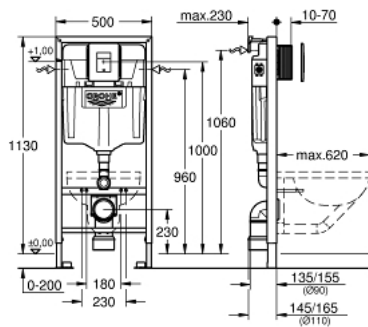

38 827 000 RAPID SL 5-IN-1 SET FOR WC, 1.13 M INSTALLATION HEIGHT

PRODUCT DESCRIPTION

- Colour: chrome
- with flushing cistern GD 2, 6 - 9 l
- consisting of:
 - Rapid SL element for WC (38 528 001)
 - Skate Cosmopolitan flush plate, chrome (38 732 000)
 - GROHE Fresh retro-fit set (38 796 000)
 - wall brackets (38 558 00M)
 - including WC set for noise protection (37 131 000)