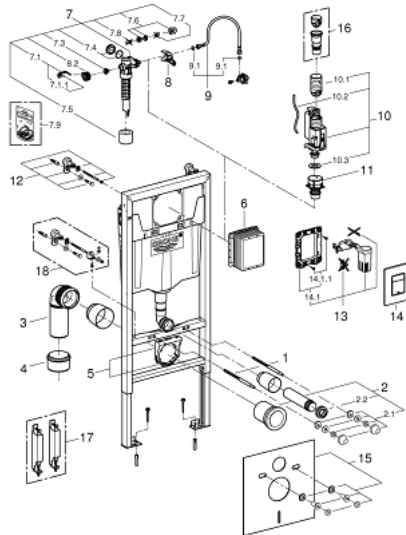

38 827 000 **RAPID SL 5-IN-1 SET FOR WC, 1.13 M INSTALLATION HEIGHT**

SPARE PARTS

- 1: Threaded bolt (Spare part-nr. 4276400M)
- 2: WC inlet and outlet connecting set (Spare part-nr. 37311K00)
- 2.1: Basin fastening (Spare part-nr. 43511SH0)
- 2.2: Connector (Spare part-nr. 37119000)
- 3: PP-outlet bend Ø 90 mm (Spare part-nr. 42327000)
- 4: Reducer (Spare part-nr. 42242000)
- 5: Support for outlet bend (Spare part-nr. 42243000)
- 6: Inspection shaft (Spare part-nr. 66791000)
- 7: Filling valve (Spare part-nr. 37095000)
- 7.1: Lever (Spare part-nr. 43734000)
- 7.1.1: Seal (Spare part-nr. 4377000M)
- 7.2: Valve head (Spare part-nr. 43536000)
- 7.3: Membrane (Spare part-nr. 4375800M)
- 7.4: Screw cap (Spare part-nr. 43735000)
- 7.5: Valve float, 5 pcs. (Spare part-nr. 4379100M)
- 7.6: Set of seals (Spare part-nr. 43722000)*
- 8: Support device (Spare part-nr. 42246000)
- 9: Connecting hose (Spare part-nr. 42233000)
- 9.1: Sealing washer (Spare part-nr. 0319100M)
- 10: Dual Flush discharge valve AV1 (Spare part-nr. 42320000)
- 10.1: Extension for overflow pipe (Spare part-nr. 42313000)
- 10.2: Pneumatic hose (Spare part-nr. 42319000)
- 10.3: Seal (Spare part-nr. 42310000)
- 11: Valve seat for GD2 (Spare part-nr. 42315000)
- 12: Wall brackets (Spare part-nr. 3855800M)
- 13: Retrofit set (Spare part-nr. 38796000)
- 13.1: Mounting frame (Spare part-nr. 42358000)
- 13.1.1: Screw (Spare part-nr. 6636200M)
- 14: Top plate with push button (Spare part-nr. 42371000)
- 15: Set for noise protection (Spare part-nr. 37131000)
- 16: 4.5 l adapter for GD2 (Spare part-nr. 42333000)*
- 17: Accessory (Spare part-nr. 38779000)*
- 18: Xtra wall brackets, flexible placing (Spare part-nr. 38733000)*