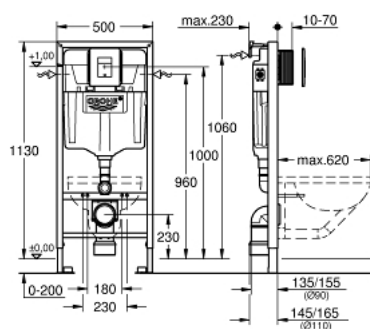

38 827 000 RAPID SL 5-IN-1 SET FOR WC, 1.13 M INSTALLATION HEIGHT

PRODUCT DESCRIPTION

- Tyc: Chrome
- with flushing cistern GD 2, 6 - 9 l
- consisting of:
 - Rapid SL element for WC (38 528 001)
 - Skate Cosmopolitan flush plate, chrome (38 732 000)
 - GROHE Fresh retro-fit set (38 796 000)
 - wall brackets (38 558 00M)
 - including WC set for noise protection (37 131 000)