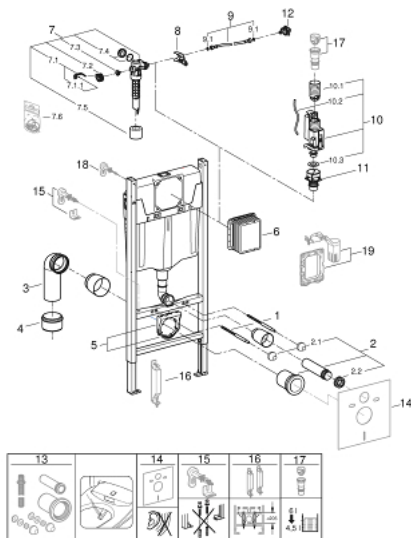

## 38 840 000 RAPID SL PROJECT ELEMENT FOR WC, 1.13 M INSTALLATION HEIGHT

### SPARE PARTS

- 1: Threaded bolt (Spare part-nr. 4276400M)
  - 2: WC inlet and outlet connecting set (Spare part-nr. 37311K00)
  - 2.1: Basin fastening (Spare part-nr. 43511SH0)
  - 2.2: Connector (Spare part-nr. 37119000)
  - 3: PP-outlet bend Ø 90 mm (Spare part-nr. 42327000)
  - 4: Reducer (Spare part-nr. 42242000)
  - 5: Support for outlet bend (Spare part-nr. 42243000)
  - 6: Inspection shaft (Spare part-nr. 66791000)
  - 7: Filling valve (Spare part-nr. 37095000)
  - 7.1: Lever (Spare part-nr. 43734000)
  - 7.1.1: Seal (Spare part-nr. 4377000M)
  - 7.2: Valve head (Spare part-nr. 43536000)
  - 7.3: Membrane (Spare part-nr. 4375800M)
  - 7.4: Screw cap (Spare part-nr. 43735000)
  - 7.5: Valve float, 5 pcs. (Spare part-nr. 4379100M)
  - 7.6: Set of seals (Spare part-nr. 43722000)\*
  - 8: Support device (Spare part-nr. 42246000)
  - 9: Connecting hose (Spare part-nr. 42233000)
  - 9.1: Sealing washer (Spare part-nr. 0319100M)
  - 10: Dual Flush discharge valve AV1 (Spare part-nr. 42320000)
  - 10.1: Extension for overflow pipe (Spare part-nr. 42313000)
  - 10.2: Pneumatic hose (Spare part-nr. 42319000)
  - 10.3: Seal (Spare part-nr. 42310000)
  - 11: Valve seat for GD2 (Spare part-nr. 42315000)
  - 12: Water connection (Spare part-nr. 48561000)
  - 13: Retrofit kit for shower toilets Sensia Arena and Sensia Pro (Spare part-nr. 40899000)\*
  - 14: Set for noise protection (Spare part-nr. 37131000)\*
  - 15: Xtra wall brackets, flexible placing (Spare part-nr. 38733000)\*
  - 16: Accessory (Spare part-nr. 38779000)\*
  - 17: 4.5 l adapter for GD2 (Spare part-nr. 42333000)\*
  - 18: Wall brackets (Spare part-nr. 3855800M)\*
  - 19: Retrofit set (Spare part-nr. 38796000)\*
- \* Optional accessories