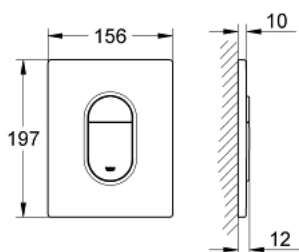

38 844 000 ARENA COSMOPOLITAN FLUSH PLATE

PRODUCT DESCRIPTION

- Colour: chrome
- for dual flush or start & stop actuation
- for pneumatic discharge valve AV1
- vertical installation
- 156 x 197 mm
- material: ABS
- GROHE EcoJoy - less water, perfect flow
- GROHE LongLife finish
- for combination with Rapid SL and Uniset with GD 2 cistern
- for use with Rapid SLX please order shaft 66 791 000 (sold separately)

38 844 000 ARENA COSMOPOLITAN FLUSH PLATE

SPARE PARTS

1: Top plate with push button (Spare part-nr. 42378000)

2: Screw (Spare part-nr. 6636200M)

3: Frame (Spare part-nr. 43207000)

4: Fixing set (Spare part-nr. 4308500M)*