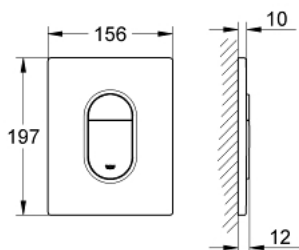

### PRODUCT DESCRIPTION

- Tyc: Chrome
- for dual flush or start & stop actuation
- for pneumatic discharge valve AV1
- vertical installation
- 156 x 197 mm
- material: ABS
- GROHE EcoJoy - Less water, perfect flow
- GROHE LongLife finish
- for combination with Rapid SL and Uniset with GD 2 cistern
- for use with Rapid SLX please order shaft 66 791 000 (sold separately)

### SPARE PARTS

1: Top plate with push button (Spare part-nr. 42378000)

2: Screw (Spare part-nr. 6636200M)

3: Mounting frame (Spare part-nr. 43207000)

4: Fixing set (Spare part-nr. 4308500M)\*

\* Optional accessories