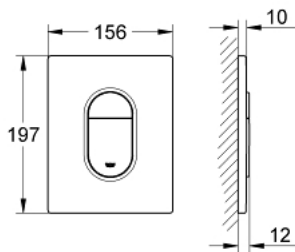

38 844 P00 ARENA COSMOPOLITAN FLUSH PLATE

PRODUCT DESCRIPTION

- Colour: matt chrome
- for dual flush or start & stop actuation
- for pneumatic discharge valve AV1
- vertical installation
- 156 x 197 mm
- material: ABS
- GROHE LongLife finish
- GROHE EcoJoy - less water, perfect flow
- for combination with Rapid SL and Uniset with GD 2 cistern
- for use with Rapid SLX please order shaft 66 791 000 (sold separately)

38 844 P00 ARENA COSMOPOLITAN FLUSH PLATE

SPARE PARTS

1: Top plate with push button (Spare part-nr. 42378P00)

2: Screw (Spare part-nr. 6636200M)

3: Frame (Spare part-nr. 43207000)

4: Fixing set (Spare part-nr. 4308500M)*