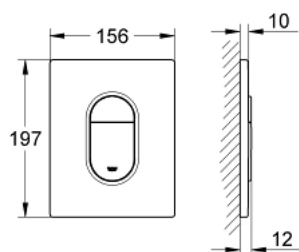

38 844 P00 ARENA COSMOPOLITAN FLUSH PLATE

PRODUCT DESCRIPTION

- Tyc: matt chrome
- for dual flush or start & stop actuation
- for pneumatic discharge valve AV1
- vertical installation
- 156 x 197 mm
- material: ABS
- GROHE LongLife finish
- GROHE EcoJoy - Less water, perfect flow
- for combination with Rapid SL and Uniset with GD 2 cistern
- for use with Rapid SLX please order shaft 66 791 000 (sold separately)

38 844 P00 ARENA COSMOPOLITAN FLUSH PLATE

SPARE PARTS

1: Top plate with push button (Spare part-nr. 42378P00)

2: Screw (Spare part-nr. 6636200M)

3: Mounting frame (Spare part-nr. 43207000)

4: Fixing set (Spare part-nr. 4308500M)*