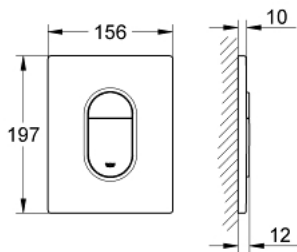

## 38 844 SH0 ARENA COSMOPOLITAN FLUSH PLATE

### PRODUCT DESCRIPTION

- Colour: alpine white
- for dual flush or start & stop actuation
- for pneumatic discharge valve AV1
- vertical installation
- 156 x 197 mm
- material: ABS
- GROHE LongLife finish
- GROHE EcoJoy - less water, perfect flow
- for combination with Rapid SL and Uniset with GD 2 cistern
- for use with Rapid SLX please order shaft 66 791 000 (sold separately)

### SPARE PARTS

1: Top plate with push button (Spare part-nr. 42378SH0)

2: Screw (Spare part-nr. 6636200M)

3: Frame (Spare part-nr. 43207000)

4: Fixing set (Spare part-nr. 4308500M)\*

\* Optional accessories