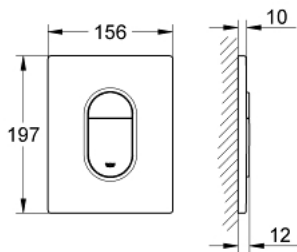

38 844 SH0 ARENA COSMOPOLITAN FLUSH PLATE

PRODUCT DESCRIPTION

- Tyc: alpine white
- for dual flush or start & stop actuation
- for pneumatic discharge valve AV1
- vertical installation
- 156 x 197 mm
- material: ABS
- GROHE LongLife finish
- GROHE EcoJoy - Less water, perfect flow
- for combination with Rapid SL and Uniset with GD 2 cistern
- for use with Rapid SLX please order shaft 66 791 000 (sold separately)

38 844 SH0 ARENA COSMOPOLITAN FLUSH PLATE

SPARE PARTS

1: Top plate with push button (Spare part-nr. 42378SH0)

2: Screw (Spare part-nr. 6636200M)

3: Mounting frame (Spare part-nr. 43207000)

4: Fixing set (Spare part-nr. 4308500M)*