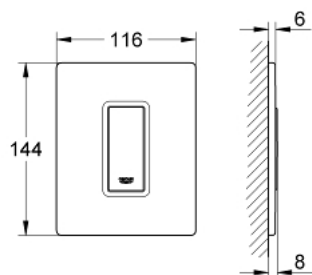

38 846 LS0 **SKATE COSMOPOLITAN ACTUATION PLATE**

PRODUCT DESCRIPTION

- Tyc: moon white
- with glass surface
- made of security glass
- manual activation for urinal
- plastic actuation button, chrome plated
- set for final installation
- for Rapido U or Rapido UMB
- fixing frame with mounting-set
- 116 x 144 mm
- mechanical functional cartridge
- flow pressure min 0.5 bar
- operating pressure max 6 bar
- 1.0 - 6.0 l adjustable
- low noise (group II according to German noise specification)

38 846 LS0 SKATE COSMOPOLITAN ACTUATION PLATE

SPARE PARTS

- 1: Top plate with push button (Spare part-nr. 42373LS0)
- 2: Cartridge (Spare part-nr. 42354000)
- 2.1: Seal kit (Spare part-nr. 4271500M)
- 2.2: Rings (Spare part-nr. 4282000M)