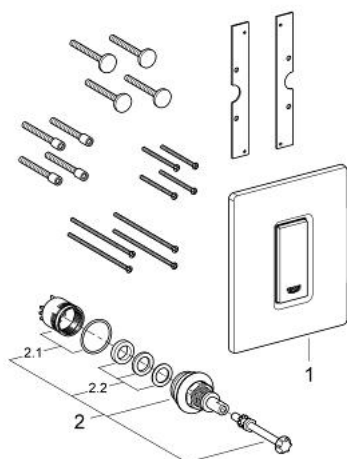

38 846 LS0 **SKATE COSMOPOLITAN ACTUATION PLATE**

PRODUCT DESCRIPTION

- Tyc: moon white
- with glass surface
- made of security glass
- manual activation for urinal
- plastic actuation button, chrome plated
- set for final installation
- for Rapido U or Rapido UMB
- fixing frame with mounting-set
- 116 x 144 mm
- mechanical functional cartridge
- flow pressure min 0.5 bar
- operating pressure max 6 bar
- 1.0 - 6.0 l adjustable
- low noise (group II according to German noise specification)

38 846 LS0 SKATE COSMOPOLITAN ACTUATION PLATE

SPARE PARTS

- 1: Top plate with push button (Spare part-nr. 42373LS0)
- 2: Cartridge (Spare part-nr. 42354000)
- 2.1: Seal kit (Spare part-nr. 4271500M)
- 2.2: Rings (Spare part-nr. 4282000M)