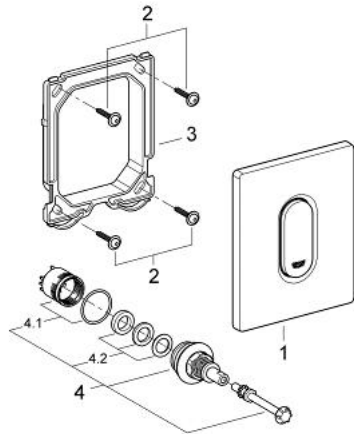

38 857 000 ARENA COSMOPOLITAN ACTUATION PLATE

PRODUCT DESCRIPTION

- Colour: chrome
- manual activation for urinal
- set for final installation
- for Rapido U or Rapido UMB
- 116 x 144 mm
- mechanical functional cartridge
- flow pressure min 0.5 bar
- operating pressure max 6 bar
- 1.0 - 6.0 l adjustable
- low noise (group II according to German noise specification)
- GROHE LongLife finish

38 857 000 ARENA COSMOPOLITAN ACTUATION PLATE

SPARE PARTS

- 1: Top plate with push button (Spare part-nr. 42380000)
- 2: Screw (Spare part-nr. 6636200M)
- 3: Frame (Spare part-nr. 66845000)
- 4: Cartridge (Spare part-nr. 42354000)
- 4.1: Seal kit (Spare part-nr. 4271500M)
- 4.2: Rings (Spare part-nr. 4282000M)