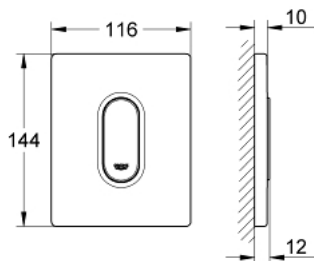

### PRODUCT DESCRIPTION

- Tyc: Chrome
- manual activation for urinal
- set for final installation
- for Rapido U or Rapido UMB
- 116 x 144 mm
- mechanical functional cartridge
- flow pressure min 0.5 bar
- operating pressure max 6 bar
- 1.0 - 6.0 l adjustable
- low noise (group II according to German noise specification)
- GROHE LongLife finish

### SPARE PARTS

- 1: Top plate with push button (Spare part-nr. 42380000)
- 2: Screw (Spare part-nr. 6636200M)
- 3: Mounting frame (Spare part-nr. 66845000)
- 4: Cartridge (Spare part-nr. 42354000)
- 4.1: Seal kit (Spare part-nr. 4271500M)
- 4.2: Rings (Spare part-nr. 4282000M)