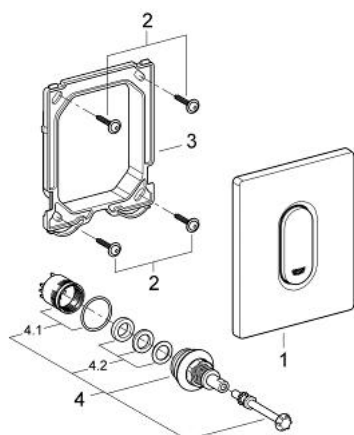

### PRODUCT DESCRIPTION

- Tyc: Chrome
- manual activation for urinal
- set for final installation
- for Rapido U or Rapido UMB
- 116 x 144 mm
- mechanical functional cartridge
- flow pressure min 0.5 bar
- operating pressure max 6 bar
- 1.0 - 6.0 l adjustable
- low noise (group II according to German noise specification)
- GROHE LongLife finish

### SPARE PARTS

- 1: Top plate with push button (Spare part-nr. 42380000)
- 2: Screw (Spare part-nr. 6636200M)
- 3: Mounting frame (Spare part-nr. 66845000)
- 4: Cartridge (Spare part-nr. 42354000)
- 4.1: Seal kit (Spare part-nr. 4271500M)
- 4.2: Rings (Spare part-nr. 4282000M)