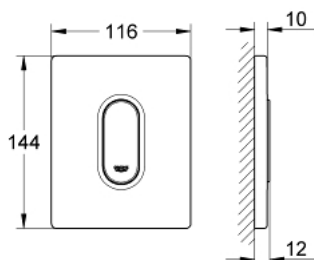

## 38 857 P00 ARENA COSMOPOLITAN ACTUATION PLATE

### PRODUCT DESCRIPTION

- Colour: matt chrome
- manual activation for urinal
- set for final installation
- for Rapido U or Rapido UMB
- 116 x 144 mm
- mechanical functional cartridge
- flow pressure min 0.5 bar
- operating pressure max 6 bar
- 1.0 - 6.0 l adjustable
- low noise (group II according to German noise specification)
- GROHE LongLife finish

### SPARE PARTS

- 1: Top plate with push button (Spare part-nr. 42380P00)
- 2: Screw (Spare part-nr. 6636200M)
- 3: Frame (Spare part-nr. 66845000)
- 4: Cartridge (Spare part-nr. 42354000)
- 4.1: Seal kit (Spare part-nr. 4271500M)
- 4.2: Rings (Spare part-nr. 4282000M)