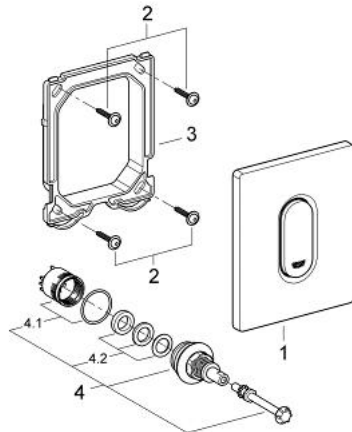

## 38 857 P00 ARENA COSMOPOLITAN ACTUATION PLATE

### PRODUCT DESCRIPTION

- Colour: matt chrome
- manual activation for urinal
- set for final installation
- for Rapido U or Rapido UMB
- 116 x 144 mm
- mechanical functional cartridge
- flow pressure min 0.5 bar
- operating pressure max 6 bar
- 1.0 - 6.0 l adjustable
- low noise (group II according to German noise specification)
- GROHE LongLife finish

### SPARE PARTS

- 1: Top plate with push button (Spare part-nr. 42380P00)
- 2: Screw (Spare part-nr. 6636200M)
- 3: Frame (Spare part-nr. 66845000)
- 4: Cartridge (Spare part-nr. 42354000)
- 4.1: Seal kit (Spare part-nr. 4271500M)
- 4.2: Rings (Spare part-nr. 4282000M)