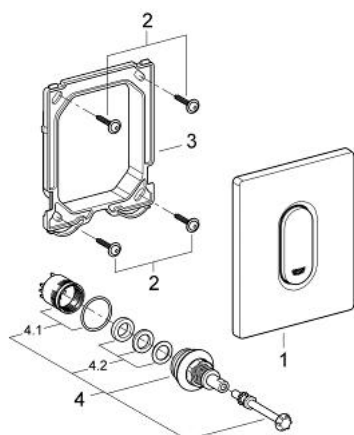

38 857 P00 ARENA COSMOPOLITAN ACTUATION PLATE

PRODUCT DESCRIPTION

- Tyc: matt chrome
- manual activation for urinal
- set for final installation
- for Rapido U or Rapido UMB
- 116 x 144 mm
- mechanical functional cartridge
- flow pressure min 0.5 bar
- operating pressure max 6 bar
- 1.0 - 6.0 l adjustable
- low noise (group II according to German noise specification)
- GROHE LongLife finish

38 857 P00 ARENA COSMOPOLITAN ACTUATION PLATE

SPARE PARTS

- 1: Top plate with push button (Spare part-nr. 42380P00)
- 2: Screw (Spare part-nr. 6636200M)
- 3: Mounting frame (Spare part-nr. 66845000)
- 4: Cartridge (Spare part-nr. 42354000)
- 4.1: Seal kit (Spare part-nr. 4271500M)
- 4.2: Rings (Spare part-nr. 4282000M)