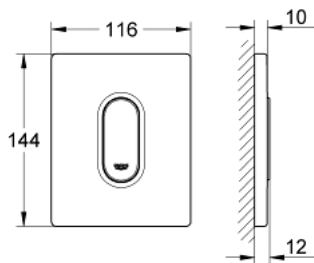

38 857 P00 ARENA COSMOPOLITAN ACTUATION PLATE

PRODUCT DESCRIPTION

- Tyc: matt chrome
- manual activation for urinal
- set for final installation
- for Rapido U or Rapido UMB
- 116 x 144 mm
- mechanical functional cartridge
- flow pressure min 0.5 bar
- operating pressure max 6 bar
- 1.0 - 6.0 l adjustable
- low noise (group II according to German noise specification)
- GROHE LongLife finish

38 857 P00 ARENA COSMOPOLITAN ACTUATION PLATE

SPARE PARTS

- 1: Top plate with push button (Spare part-nr. 42380P00)
- 2: Screw (Spare part-nr. 6636200M)
- 3: Mounting frame (Spare part-nr. 66845000)
- 4: Cartridge (Spare part-nr. 42354000)
- 4.1: Seal kit (Spare part-nr. 4271500M)
- 4.2: Rings (Spare part-nr. 4282000M)