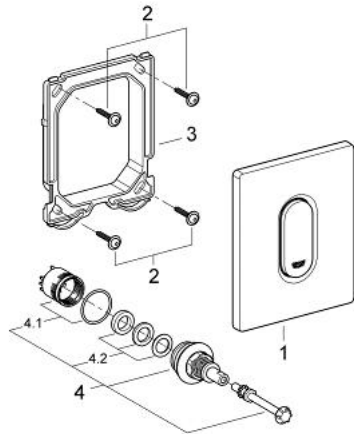

38 857 SH0 ARENA COSMOPOLITAN ACTUATION PLATE

PRODUCT DESCRIPTION

- Colour: alpine white
- manual activation for urinal
- set for final installation
- for Rapido U or Rapido UMB
- 116 x 144 mm
- mechanical functional cartridge
- flow pressure min 0.5 bar
- operating pressure max 6 bar
- 1.0 - 6.0 l adjustable
- low noise (group II according to German noise specification)

38 857 SH0 ARENA COSMOPOLITAN ACTUATION PLATE

SPARE PARTS

- 1: Top plate with push button (Spare part-nr. 42380SH0)
- 2: Screw (Spare part-nr. 6636200M)
- 3: Frame (Spare part-nr. 66845000)
- 4: Cartridge (Spare part-nr. 42354000)
- 4.1: Seal kit (Spare part-nr. 4271500M)
- 4.2: Rings (Spare part-nr. 4282000M)