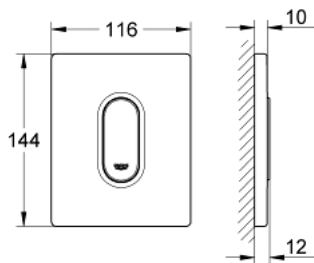

38 857 SH0 ARENA COSMOPOLITAN ACTUATION PLATE

PRODUCT DESCRIPTION

- Colour: alpine white
- manual activation for urinal
- set for final installation
- for Rapido U or Rapido UMB
- 116 x 144 mm
- mechanical functional cartridge
- flow pressure min 0.5 bar
- operating pressure max 6 bar
- 1.0 - 6.0 l adjustable
- low noise (group II according to German noise specification)

38 857 SH0 ARENA COSMOPOLITAN ACTUATION PLATE

SPARE PARTS

- 1: Top plate with push button (Spare part-nr. 42380SH0)
- 2: Screw (Spare part-nr. 6636200M)
- 3: Frame (Spare part-nr. 66845000)
- 4: Cartridge (Spare part-nr. 42354000)
- 4.1: Seal kit (Spare part-nr. 4271500M)
- 4.2: Rings (Spare part-nr. 4282000M)