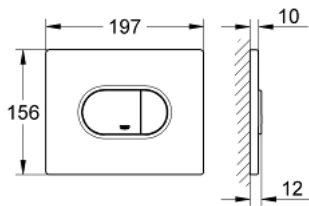

38 858 P00 ARENA COSMOPOLITAN FLUSH PLATE

PRODUCT DESCRIPTION

- Colour: matt chrome
- for dual flush or start & stop actuation
- for pneumatic discharge valve AV1
- horizontal installation
- 156 x 197 mm
- material: ABS
- GROHE LongLife finish
- GROHE EcoJoy - less water, perfect flow
- for combination with Rapid SL and Uniset with GD 2 cistern
- for use with Rapid SLX please order shaft 66 791 000 (sold separately)

38 858 P00 ARENA COSMOPOLITAN FLUSH PLATE

SPARE PARTS

1: Top plate with push button (Spare part-nr. 42379P00)

2: Screw (Spare part-nr. 6636200M)

3: Frame (Spare part-nr. 43207000)

4: Fixing set (Spare part-nr. 4308500M)*