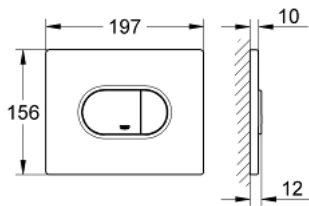

## 38 858 P00 ARENA COSMOPOLITAN FLUSH PLATE

### PRODUCT DESCRIPTION

- Tyc: matt chrome
- for dual flush or start & stop actuation
- for pneumatic discharge valve AV1
- horizontal installation
- 156 x 197 mm
- material: ABS
- GROHE LongLife finish
- GROHE EcoJoy - Less water, perfect flow
- for combination with Rapid SL and Uniset with GD 2 cistern
- for use with Rapid SLX please order shaft 66 791 000 (sold separately)