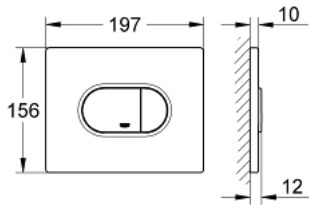

38 858 SH0 ARENA COSMOPOLITAN FLUSH PLATE

PRODUCT DESCRIPTION

- Colour: alpine white
- for dual flush or start & stop actuation
- for pneumatic discharge valve AV1
- horizontal installation
- 156 x 197 mm
- material: ABS
- GROHE EcoJoy - less water, perfect flow
- for combination with Rapid SL and Uniset with GD 2 cistern
- for use with Rapid SLX please order shaft 66 791 000 (sold separately)

38 858 SH0 ARENA COSMOPOLITAN FLUSH PLATE

SPARE PARTS

1: Top plate with push button (Spare part-nr. 42379SH0)

2: Screw (Spare part-nr. 6636200M)

3: Frame (Spare part-nr. 43207000)

4: Fixing set (Spare part-nr. 4308500M)*