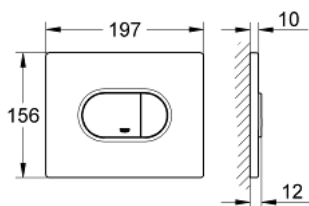

38 858 SH0 ARENA COSMOPOLITAN FLUSH PLATE

PRODUCT DESCRIPTION

- Tyc: alpine white
- for dual flush or start & stop actuation
- for pneumatic discharge valve AV1
- horizontal installation
- 156 x 197 mm
- material: ABS
- GROHE EcoJoy - Less water, perfect flow
- for combination with Rapid SL and Uniset with GD 2 cistern
- for use with Rapid SLX please order shaft 66 791 000 (sold separately)

38 858 SH0 ARENA COSMOPOLITAN FLUSH PLATE

SPARE PARTS

1: Top plate with push button (Spare part-nr. 42379SH0)

2: Screw (Spare part-nr. 6636200M)

3: Mounting frame (Spare part-nr. 43207000)

4: Fixing set (Spare part-nr. 4308500M)*