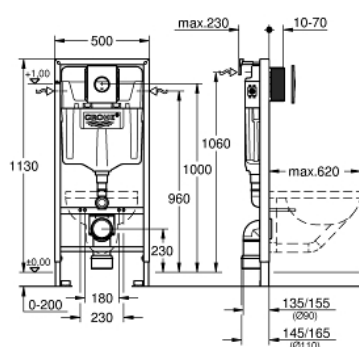

38 860 000 **RAPID SL 3-IN-1 SET FOR WC, 1.13 M INSTALLATION HEIGHT**

PRODUCT DESCRIPTION

- Tyc: Chrome
- with flushing cistern GD 2, 6 - 9 l
- consisting of:
 - Rapid SL element for WC (38 528 001)
 - Nova Cosmopolitan flush plate, chrome (38 765 000)
 - wall brackets (38 558 00M)