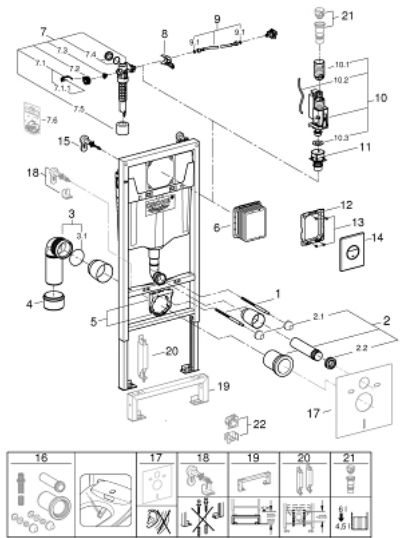

38 860 000 **RAPID SL 3-IN-1 SET FOR WC, 1.13 M INSTALLATION HEIGHT**

SPARE PARTS

- 1: Threaded bolt (Spare part-nr. 4276400M)
 - 2: WC inlet and outlet connecting set (Spare part-nr. 37311K00)
 - 2.1: Basin fastening (Spare part-nr. 43511SH0)
 - 2.2: Connector (Spare part-nr. 37119000)
 - 3: PP-outlet bend \varnothing 90 mm (Spare part-nr. 42327000)
 - 4: Reducer (Spare part-nr. 42242000)
 - 5: Support for outlet bend (Spare part-nr. 42243000)
 - 6: Inspection shaft (Spare part-nr. 66791000)
 - 7: Filling valve (Spare part-nr. 37095000)
 - 7.1: Lever (Spare part-nr. 43734000)
 - 7.1.1: Seal (Spare part-nr. 4377000M)
 - 7.2: Valve head (Spare part-nr. 43536000)
 - 7.3: Membrane (Spare part-nr. 4375800M)
 - 7.4: Screw cap (Spare part-nr. 43735000)
 - 7.5: Valve float, 5 pcs. (Spare part-nr. 4379100M)
 - 7.6: Set of seals (Spare part-nr. 43722000)*
 - 8: Support device (Spare part-nr. 42246000)
 - 9: Connecting hose (Spare part-nr. 42233000)
 - 9.1: Sealing washer (Spare part-nr. 0319100M)
 - 10: Headpart (Spare part-nr. 42385000)
 - 11: Dual Flush discharge valve AV1 (Spare part-nr. 42320000)
 - 11.1: Extension for overflow pipe (Spare part-nr. 42313000)
 - 11.2: Pneumatic hose (Spare part-nr. 42319000)
 - 11.3: Seal (Spare part-nr. 42310000)
 - 12: Valve seat for GD2 (Spare part-nr. 42315000)
 - 13: Wall brackets (Spare part-nr. 3855800M)
 - 14: Screw (Spare part-nr. 6636200M)
 - 15: Mounting frame (Spare part-nr. 43207000)
 - 16: Top plate with push button (Spare part-nr. 42375000)
 - 17: Retrofit set (Spare part-nr. 38796000)*
 - 18: Set for noise protection (Spare part-nr. 37131000)*
 - 19: 4.5 l adapter for GD2 (Spare part-nr. 42333000)*
 - 20: Accessory (Spare part-nr. 38779000)*
 - 21: Xtra wall brackets, flexible placing (Spare part-nr. 38733000)*
- * Optional accessories