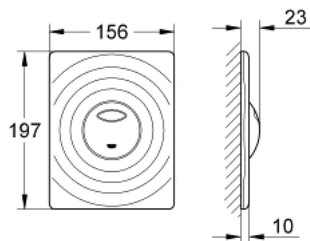

## 38 861 000 SURF FLUSH PLATE

### PRODUCT DESCRIPTION

- Colour: chrome
- for dual flush or start & stop actuation
- for pneumatic discharge valve AV1
- vertical and horizontal installation
- 156 x 197 mm
- material: ABS
- GROHE LongLife finish
- for combination with Rapid SL and Uniset with GD 2 cistern
- for use with Rapid SLX please order shaft 66 791 000 (sold separately)