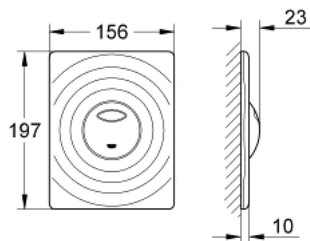

38 861 000 SURF FLUSH PLATE

PRODUCT DESCRIPTION

- Colour: chrome
- for dual flush or start & stop actuation
- for pneumatic discharge valve AV1
- vertical and horizontal installation
- 156 x 197 mm
- material: ABS
- GROHE LongLife finish
- GROHE EcoJoy - less water, perfect flow
- for combination with Rapid SL and Uniset with GD 2 cistern
- for use with Rapid SLX please order shaft 66 791 000 (sold separately)

38 861 000 SURF FLUSH PLATE

SPARE PARTS

- 1: Screw (Spare part-nr. 6636200M)
- 2: Frame (Spare part-nr. 43207000)
- 3: Fixing set (Spare part-nr. 4308500M)*
- 4: Fixing set (Spare part-nr. 4215800M)*

* Optional accessories