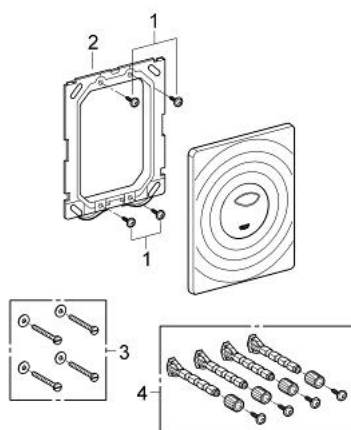

38 861 000 SURF FLUSH PLATE

SPARE PARTS

- 1: Screw (Spare part-nr. 6636200M)
- 2: Frame (Spare part-nr. 43207000)
- 3: Fixing set (Spare part-nr. 4308500M)*
- 4: Fixing set (Spare part-nr. 4215800M)*

* Optional accessories