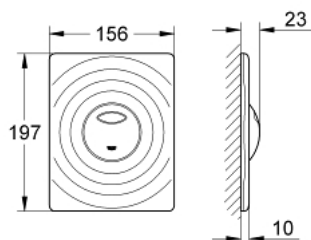

38 861 000 SURF FLUSH PLATE

PRODUCT DESCRIPTION

- Tyc: Chrome
- for dual flush or start & stop actuation
- for pneumatic discharge valve AV1
- vertical and horizontal installation
- 156 x 197 mm
- material: ABS
- GROHE LongLife finish
- for combination with Rapid SL and Uniset with GD 2 cistern
- for use with Rapid SLX please order shaft 66 791 000 (sold separately)

38 861 000 SURF FLUSH PLATE

SPARE PARTS

- 1: Screw (Spare part-nr. 6636200M)
- 2: Mounting frame (Spare part-nr. 43207000)
- 3: Fixing set (Spare part-nr. 4308500M)*
- 4: Fixing set (Spare part-nr. 4215800M)*