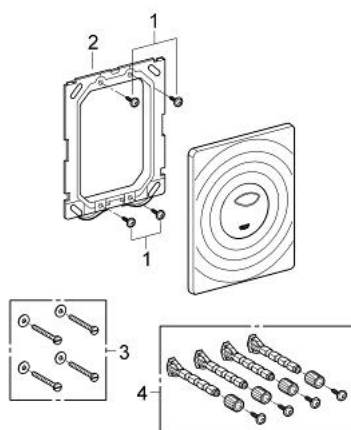

38 861 000 SURF FLUSH PLATE

PRODUCT DESCRIPTION

- Tyc: Chrome
- for dual flush or start & stop actuation
- for pneumatic discharge valve AV1
- vertical and horizontal installation
- 156 x 197 mm
- material: ABS
- GROHE LongLife finish
- GROHE EcoJoy - Less water, perfect flow
- for combination with Rapid SL and Uniset with GD 2 cistern
- for use with Rapid SLX please order shaft 66 791 000 (sold separately)

38 861 000 SURF FLUSH PLATE

SPARE PARTS

- 1: Screw (Spare part-nr. 6636200M)
- 2: Mounting frame (Spare part-nr. 43207000)
- 3: Fixing set (Spare part-nr. 4308500M)*
- 4: Fixing set (Spare part-nr. 4215800M)*