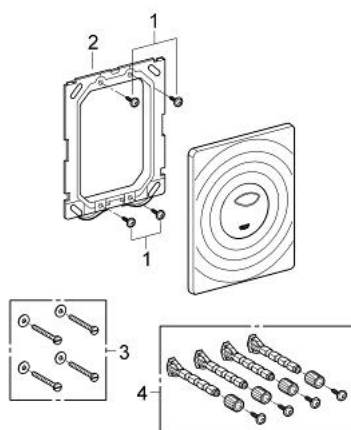

38 861 000 SURF FLUSH PLATE

PRODUCT DESCRIPTION

- Tyc: Chrome
- for dual flush or start & stop actuation
- for pneumatic discharge valve AV1
- vertical and horizontal installation
- 156 x 197 mm
- material: ABS
- GROHE LongLife finish
- for combination with Rapid SL and Uniset with GD 2 cistern
- for use with Rapid SLX please order shaft 66 791 000 (sold separately)

38 861 000 SURF FLUSH PLATE

SPARE PARTS

- 1: Screw (Spare part-nr. 6636200M)
- 2: Mounting frame (Spare part-nr. 43207000)
- 3: Fixing set (Spare part-nr. 4308500M)*
- 4: Fixing set (Spare part-nr. 4215800M)*