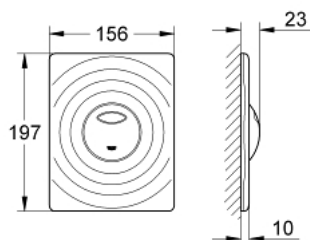

38 861 000 SURF FLUSH PLATE

PRODUCT DESCRIPTION

- Tyc: Chrome
- for dual flush or start & stop actuation
- for pneumatic discharge valve AV1
- vertical and horizontal installation
- 156 x 197 mm
- material: ABS
- GROHE LongLife finish
- GROHE EcoJoy - Less water, perfect flow
- for combination with Rapid SL and Uniset with GD 2 cistern
- for use with Rapid SLX please order shaft 66 791 000 (sold separately)

38 861 000 SURF FLUSH PLATE

SPARE PARTS

- 1: Screw (Spare part-nr. 6636200M)
- 2: Mounting frame (Spare part-nr. 43207000)
- 3: Fixing set (Spare part-nr. 4308500M)*
- 4: Fixing set (Spare part-nr. 4215800M)*