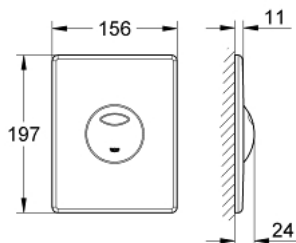

38 862 000 SKATE FLUSH PLATE

PRODUCT DESCRIPTION

- Colour: chrome
- for dual flush or start & stop actuation
- for pneumatic discharge valve AV1
- vertical and horizontal installation
- 156 x 197 mm
- material: ABS
- GROHE LongLife finish
- GROHE EcoJoy - less water, perfect flow
- for combination with Rapid SL and Uniset with GD 2 cistern
- for use with Rapid SLX please order shaft 66 791 000 (sold separately)

38 862 000 SKATE FLUSH PLATE

SPARE PARTS

1: Screw (Spare part-nr. 6636200M)

2: Frame (Spare part-nr. 43207000)

3: Fixing set (Spare part-nr. 4308500M)*

* Optional accessories