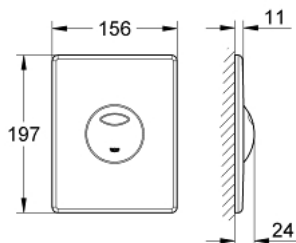

38 862 000 SKATE FLUSH PLATE

PRODUCT DESCRIPTION

- Colour: chrome
- for dual flush or start & stop actuation
- for pneumatic discharge valve AV1
- vertical and horizontal installation
- 156 x 197 mm
- material: ABS
- GROHE LongLife finish
- for combination with Rapid SL and Uniset with GD 2 cistern
- for use with Rapid SLX please order shaft 66 791 000 (sold separately)

38 862 000 SKATE FLUSH PLATE

SPARE PARTS

1: Screw (Spare part-nr. 6636200M)

2: Frame (Spare part-nr. 43207000)

3: Fixing set (Spare part-nr. 4308500M)*

* Optional accessories