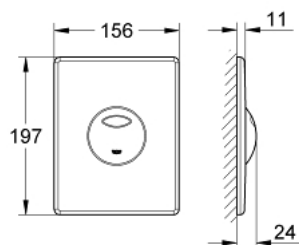

38 862 P00 SKATE FLUSH PLATE

PRODUCT DESCRIPTION

- Colour: matt chrome
- for dual flush or start & stop actuation
- for pneumatic discharge valve AV1
- vertical and horizontal installation
- 156 x 197 mm
- material: ABS
- GROHE LongLife finish
- GROHE EcoJoy - less water, perfect flow
- for combination with Rapid SL and Uniset with GD 2 cistern
- for use with Rapid SLX please order shaft 66 791 000 (sold separately)

38 862 P00 SKATE FLUSH PLATE

SPARE PARTS

1: Screw (Spare part-nr. 6636200M)

2: Frame (Spare part-nr. 43207000)

3: Fixing set (Spare part-nr. 4308500M)*

* Optional accessories