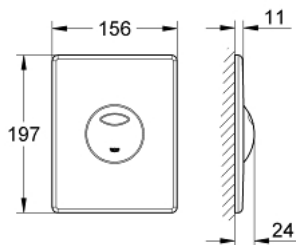

## 38 862 SD0 SKATE FLUSH PLATE

### PRODUCT DESCRIPTION

- Colour: stainless steel
- for dual flush or start & stop actuation
- for pneumatic discharge valve AV1
- vertical installation
- 156 x 197 mm
- material: stainless steel
- GROHE EcoJoy - less water, perfect flow
- for combination with Rapid SL and Uniset with GD 2 cistern
- for use with Rapid SLX please order shaft 66 791 000 (sold separately)