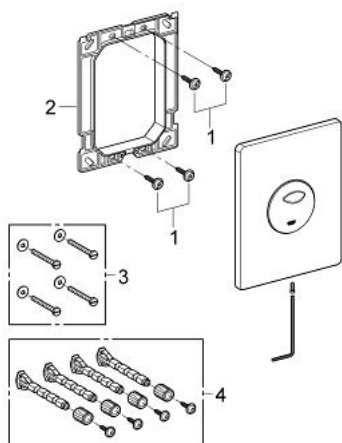

## 38 862 SD0 SKATE FLUSH PLATE

### PRODUCT DESCRIPTION

- Colour: stainless steel
- for dual flush or start & stop actuation
- for pneumatic discharge valve AV1
- vertical installation
- 156 x 197 mm
- material: stainless steel
- GROHE EcoJoy - less water, perfect flow
- for combination with Rapid SL and Uniset with GD 2 cistern
- for use with Rapid SLX please order shaft 66 791 000 (sold separately)

### SPARE PARTS

- 1: Screw (Spare part-nr. 6636200M)
- 2: Mounting (Spare part-nr. 42269000)
- 3: Fixing set (Spare part-nr. 4308500M)\*
- 4: Fixing set (Spare part-nr. 4215800M)\*

\* Optional accessories