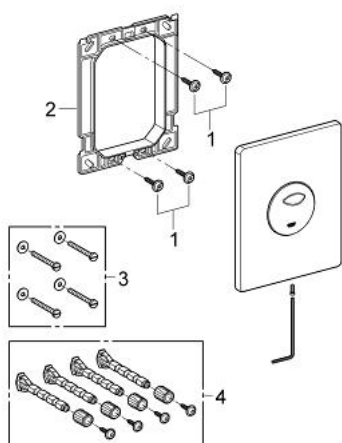

## 38 862 SD0 SKATE FLUSH PLATE

### PRODUCT DESCRIPTION

- Typ: stainless steel
- for dual flush or start & stop actuation
- for pneumatic discharge valve AV1
- vertical installation
- 156 x 197 mm
- material: stainless steel
- GROHE EcoJoy - Less water, perfect flow
- for combination with Rapid SL and Uniset with GD 2 cistern
- for use with Rapid SLX please order shaft 66 791 000 (sold separately)

### SPARE PARTS

- 1: Screw (Spare part-nr. 6636200M)
- 2: Mounting frame (Spare part-nr. 42269000)
- 3: Fixing set (Spare part-nr. 4308500M)\*
- 4: Fixing set (Spare part-nr. 4215800M)\*

\* Optional accessories