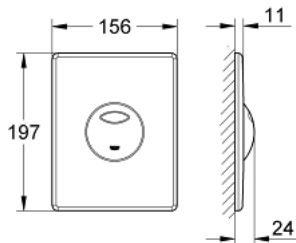

## 38 862 SD0 SKATE FLUSH PLATE

### PRODUCT DESCRIPTION

- Typ: stainless steel
- for dual flush or start & stop actuation
- for pneumatic discharge valve AV1
- vertical installation
- 156 x 197 mm
- material: stainless steel
- GROHE EcoJoy - Less water, perfect flow
- for combination with Rapid SL and Uniset with GD 2 cistern
- for use with Rapid SLX please order shaft 66 791 000 (sold separately)