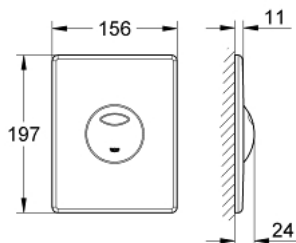

## 38 862 SH0 SKATE FLUSH PLATE

### PRODUCT DESCRIPTION

- Colour: alpine white
- for dual flush or start & stop actuation
- for pneumatic discharge valve AV1
- vertical and horizontal installation
- 156 x 197 mm
- material: ABS
- GROHE EcoJoy - less water, perfect flow
- for combination with Rapid SL and Uniset with GD 2 cistern
- for use with Rapid SLX please order shaft 66 791 000 (sold separately)