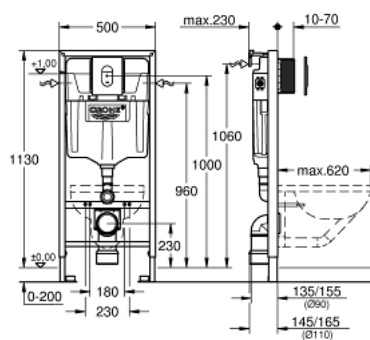

## 38 929 000 **RAPID SL 4-IN-1 SET FOR WC, 1.13 M INSTALLATION HEIGHT**

### PRODUCT DESCRIPTION

- Tyc: Chrome
- with flushing cistern GD 2, 6 - 9 l
- consisting of:
  - Rapid SL element for WC (38 528 001)
  - Arena Cosmopolitan flush plate, chrome, vertical installation (38 844 000)
  - wall brackets (38 558 00M)
  - including WC set for noise protection (37 131 000)

## 38 929 000 RAPID SL 4-IN-1 SET FOR WC, 1.13 M INSTALLATION HEIGHT