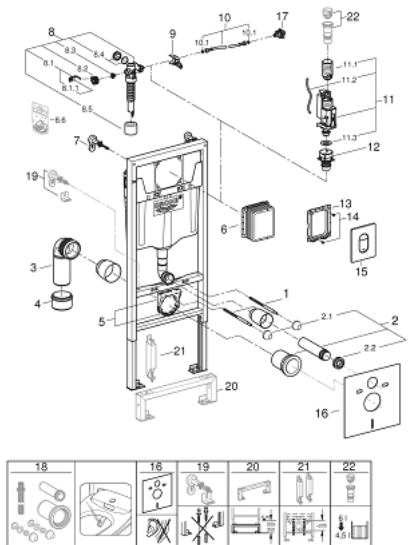

### PRODUCT DESCRIPTION

- Tyc: Chrome
- with flushing cistern GD 2, 6 - 9 l
- consisting of:
  - Rapid SL element for WC (38 528 001)
  - Arena Cosmopolitan flush plate, chrome, vertical installation (38 844 000)
  - wall brackets (38 558 00M)
  - including WC set for noise protection (37 131 000)

## 38 929 000 RAPID SL 4-IN-1 SET FOR WC, 1.13 M INSTALLATION HEIGHT