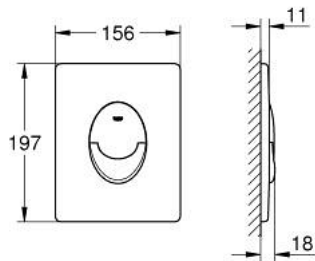

38 964 KV0 **START FLUSH PLATE**

PRODUCT DESCRIPTION

- Colour: glossy black
- for dual flush or start & stop actuation
- for pneumatic discharge valve AV1
- vertical installation
- 156 x 197 mm
- material: ABS
- GROHE LongLife finish
- GROHE EcoJoy - less water, perfect flow

38 964 KV0 START FLUSH PLATE

SPARE PARTS

1: Screw (Spare part-nr. 6636200M)

2: Frame (Spare part-nr. 43207000)

3: Fixing set (Spare part-nr. 4308500M)*

* Optional accessories