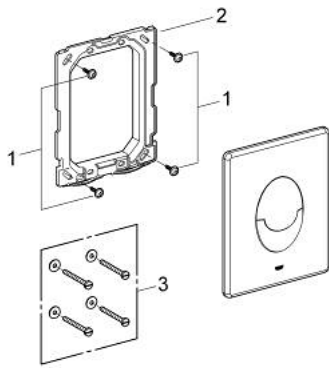

38 964 KV0 **START FLUSH PLATE**

PRODUCT DESCRIPTION

- Colour: glossy black
- for dual flush or start & stop actuation
- for pneumatic discharge valve AV1
- vertical installation
- 156 x 197 mm
- material: ABS
- GROHE LongLife finish
- GROHE EcoJoy - less water, perfect flow

38 964 KV0 START FLUSH PLATE

SPARE PARTS

1: Screw (Spare part-nr. 6636200M)

2: Frame (Spare part-nr. 43207000)

3: Fixing set (Spare part-nr. 4308500M)*

* Optional accessories